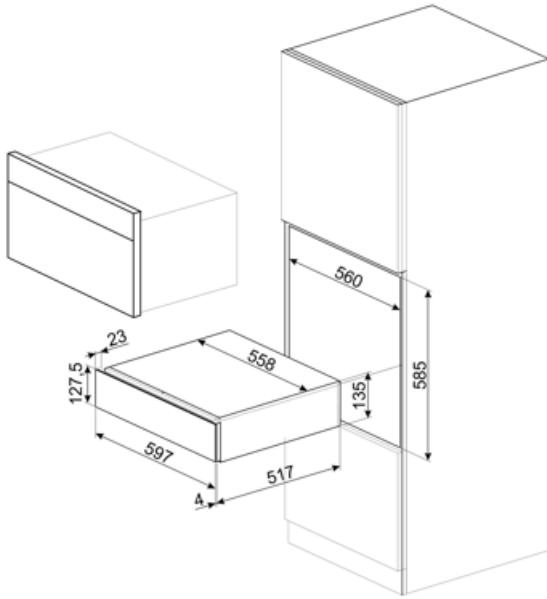

CPS115G

Product Family	Drawer
Commercial height	14 cm
Type	Sommelier

Aesthetics

Aesthetic	Linea	Material	Glass
Colour	Neptune Grey	Logo	Silk screen
Finishing	Neptune Grey	Logo position	External

Technical Features

Opening mechanism	Push-pull	Maximum drawer loading weight	85 kg
Base material	Stainless steel	Accessories included	Slavonia durmast wooden shelf, Wine pump, 2 corks, Sparkling wines cork, Cork to pour wine, Anti-drip cork, Solid steel cork for sparkling wines, Champagne/ sparkling wine pliers, Corkscrew sommelier, Red wines cork, Wine thermometer with slipcase, Wine funnel with wooden handle
Max weight allowance	15 kg		

Electrical Connection

Plug	Not present
------	-------------

Logistic Information

Width (mm)	597 mm	Product Height (mm)	135 mm
------------	--------	---------------------	--------

Depth (mm)

538 mm

Alternative products