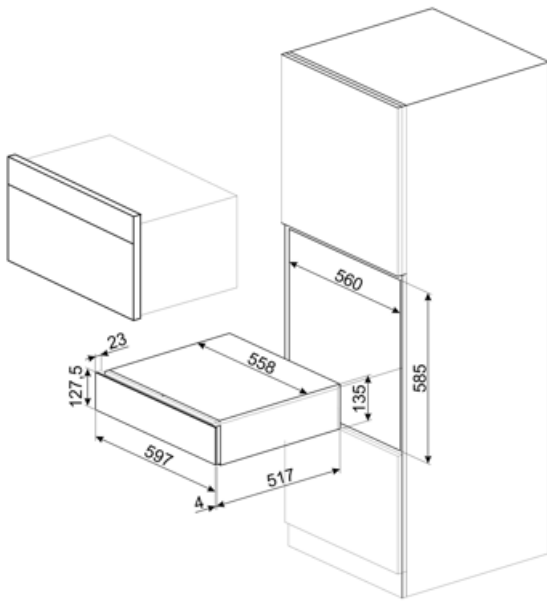

## Technical Features

Opening mechanism	Push-pull	Maximum drawer loading weight	85 kg
Base material	Stainless steel	Accessories included	Slavonia durmast wooden shelf, Wine pump, 2 corks, Sparkling wines cork, Cork to pour wine, Anti-drip cork, Solid steel cork for sparkling wines, Champagne/ sparkling wine pliers, Corkscrew sommelier, Red wines cork, Wine thermometer with slipcase, Wine funnel with wooden handle
Max weight allowance	15 kg		

## Electrical Connection

Plug	Not present
------	-------------

## Logistic Information

Width (mm)	597 mm	Product Height (mm)	135 mm
------------	--------	---------------------	--------

Depth (mm)

538 mm

---