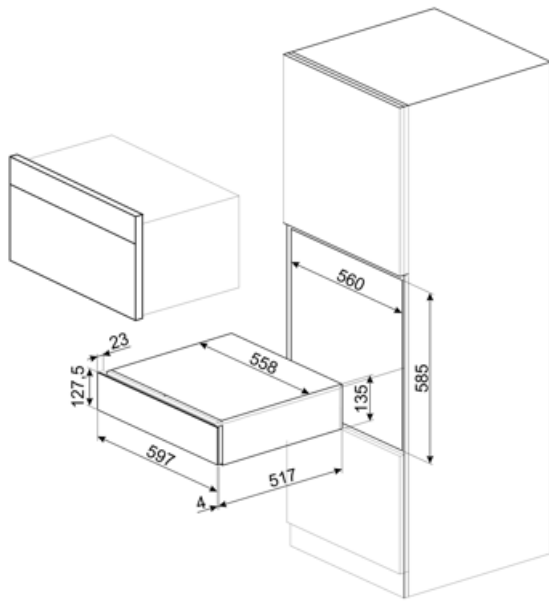

CPS115G

| | |
|-------------------|-----------|
| Product Family | Drawer |
| Commercial height | 14 cm |
| Type | Sommelier |

Aesthetics

| | | | |
|-----------|--------------|---------------|-------------|
| Aesthetic | Linea | Material | Glass |
| Colour | Neptune Grey | Logo | Silk screen |
| Finishing | Neptune Grey | Logo position | External |

Technical Features

| | | | |
|----------------------|-----------------|-------------------------------|---|
| Opening mechanism | Push-pull | Maximum drawer loading weight | 85 kg |
| Base material | Stainless steel | Accessories included | Slavonia durmast wooden shelf, Wine pump, 2 corks, Sparkling wines cork, Cork to pour wine, Anti-drip cork, Solid steel cork for sparkling wines, Champagne/ sparkling wine pliers, Corkscrew sommelier, Red wines cork, Wine thermometer with slipcase, Wine funnel with wooden handle |
| Max weight allowance | 15 kg | | |

Electrical Connection

| | |
|------|-------------|
| Plug | Not present |
|------|-------------|

Logistic Information

| | | | |
|------------|--------|---------------------|--------|
| Width (mm) | 597 mm | Product Height (mm) | 135 mm |
|------------|--------|---------------------|--------|

Depth (mm)

538 mm

Alternative products

CPS115B3

Colour: Black

CPS315X

Colour: Stainless steel