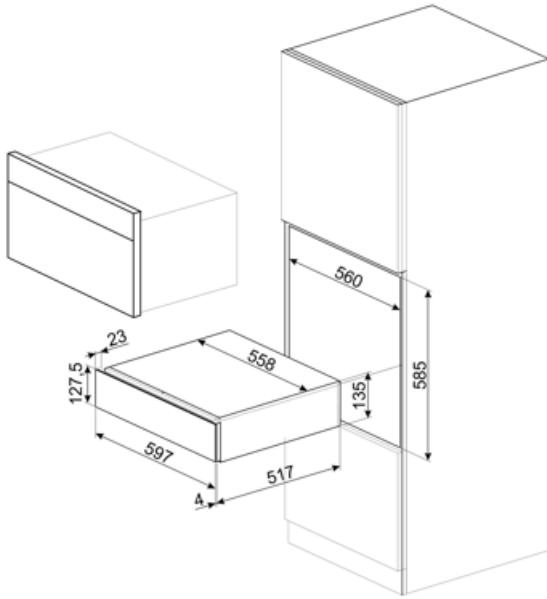

## Technical Features

Opening mechanism	Push-pull	Maximum drawer loading weight	85 kg
Base material	Stainless steel	Accessories included	Slavonia durmast wooden shelf, Wine pump, 2 corks, Sparkling wines cork, Cork to pour wine, Anti-drip cork, Solid steel cork for sparkling wines, Champagne/ sparkling wine pliers, Corkscrew sommelier, Red wines cork, Wine thermometer with slipcase, Wine funnel with wooden handle
Max weight allowance	15 kg		

## Electrical Connection

Plug	Not present
------	-------------

## Logistic Information

Width (mm)	597 mm	Product Height (mm)	135 mm
------------	--------	---------------------	--------

Depth (mm)

538 mm

---