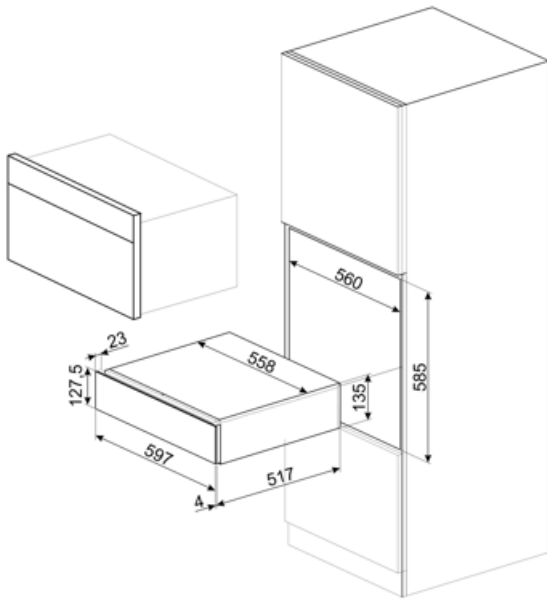

# CPS115N

Product Family	Drawer
Commercial height	15 cm
Type	Sommelier

## Technical Features

Opening mechanism	Push-pull	Maximum drawer loading weight	85 kg
Base material	Stainless steel	Accessories included	Slavonia durmast wooden shelf, Wine pump, 2 corks, Sparkling wines cork, Cork to pour wine, Anti-drip cork, Solid steel cork for sparkling wines, Champagne/ sparkling wine pliers, Corkscrew sommelier, Red wines cork, Wine thermometer with slipcase, Wine funnel with wooden handle
Max weight allowance	15 kg		

## Logistic Information

Width (mm)	597 mm	Product Height (mm)	135 mm
Depth (mm)	538 mm		