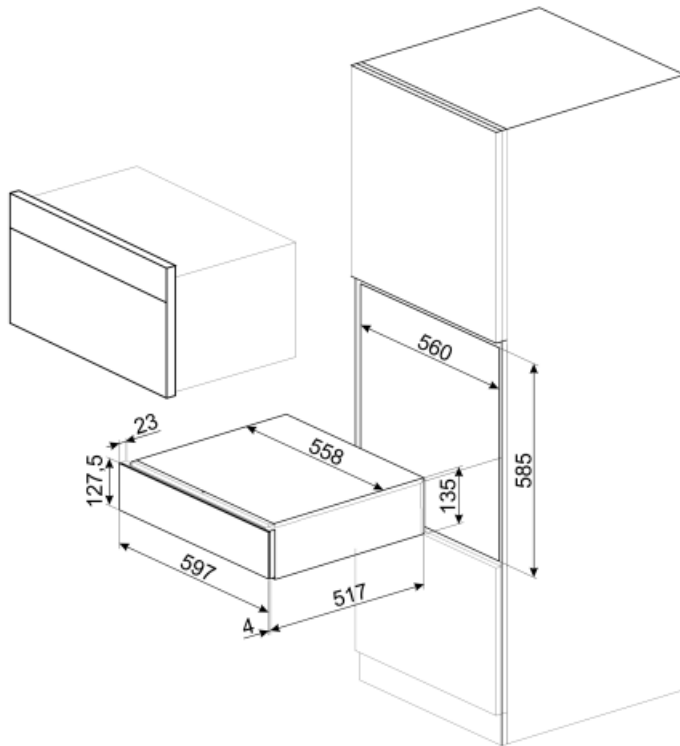

## Technical Features

Opening mechanism	Push-pull	Maximum drawer loading weight	85 kg
Base material	Stainless steel	Accessories included	Slavonia durmast wooden shelf, Wine pump, 2 corks, Sparkling wines cork, Cork to pour wine, Anti-drip cork, Solid steel cork for sparkling wines, Champagne/ sparkling wine pliers, Corkscrew sommelier, Red wines cork, Wine thermometer with slipcase, Wine funnel with wooden handle
Max weight allowance	15 kg		

## Electrical Connection

Plug	Not present
------	-------------

## Logistic Information

Width (mm)	597 mm	Product Height (mm)	135 mm
------------	--------	---------------------	--------

Depth (mm)

538 mm