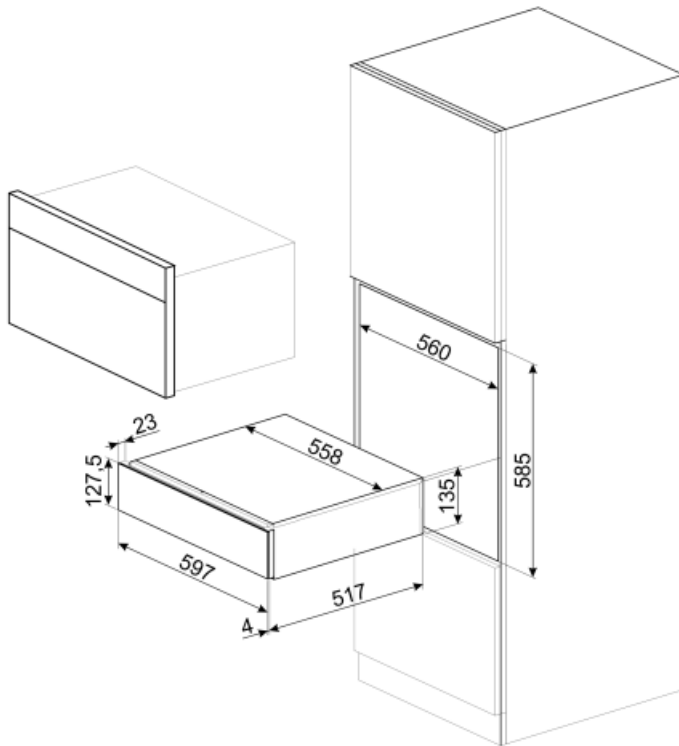

CPS115S

Product Family	Drawer
Commercial height	15 cm
Type	Sommelier

Aesthetics

Aesthetic	Linea	Material	Glass
Colour	Silver	Logo	Silk screen
Finishing	Silver	Logo position	External

Technical Features

Opening mechanism	Push-pull	Maximum drawer loading weight	85 kg
Base material	Stainless steel	Accessories included	Slavonia durmast wooden shelf, Wine pump, 2 corks, Sparkling wines cork, Cork to pour wine, Anti-drip cork, Solid steel cork for sparkling wines, Champagne/ sparkling wine pliers, Corkscrew sommelier, Red wines cork, Wine thermometer with slipcase, Wine funnel with wooden handle
Max weight allowance	15 kg		

Electrical Connection

Plug	Not present
------	-------------

Logistic Information

Width (mm)	597 mm	Product Height (mm)	135 mm
------------	--------	---------------------	--------

Depth (mm)

538 mm

Benefit (TT)