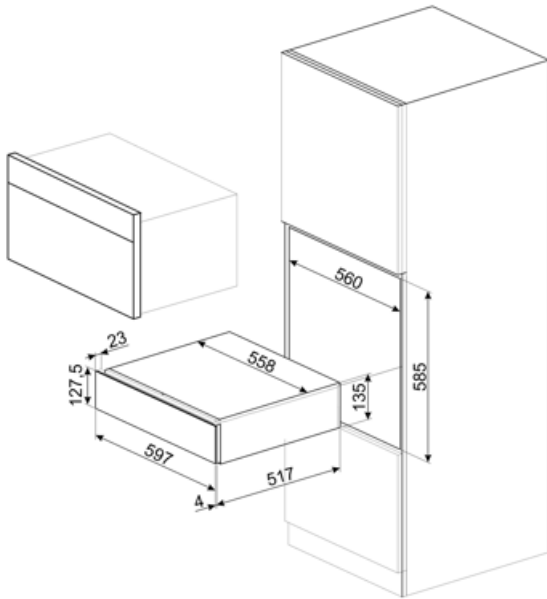

CPS115S

Product Family	Drawer
Commercial height	15 cm
Type	Sommelier

Aesthetics

Aesthetic	Linea	Material	Glass
Colour	Silver	Logo	Silk screen
Finishing	Silver	Logo position	External

Technical Features

Opening mechanism	Push-pull	Maximum drawer loading weight	85 kg
Base material	Stainless steel	Accessories included	Slavonia durmast wooden shelf, Wine pump, 2 corks, Sparkling wines cork, Cork to pour wine, Anti-drip cork, Solid steel cork for sparkling wines, Champagne/ sparkling wine pliers, Corkscrew sommelier, Red wines cork, Wine thermometer with slipcase, Wine funnel with wooden handle
Max weight allowance	15 kg		

Electrical Connection

Plug	Not present
------	-------------

Logistic Information

Width (mm)	597 mm	Product Height (mm)	135 mm
------------	--------	---------------------	--------

Depth (mm)

538 mm

Benefit (TT)