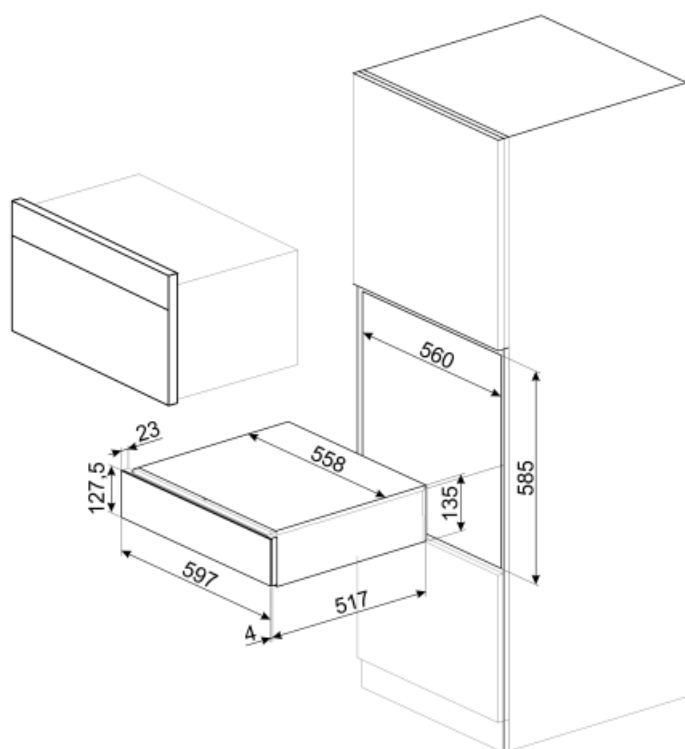

# CPS315X

Product Family	Drawer
Commercial height	14 cm
Type	Sommelier

## Technical Features

Opening mechanism	Push-pull	Maximum drawer loading weight	85 kg
Base material	Stainless steel	Accessories included	Slavonia durmast wooden shelf, Wine pump, 2 corks, Sparkling wines cork, Cork to pour wine, Anti-drip cork, Solid steel cork for sparkling wines, Champagne/ sparkling wine pliers, Corkscrew sommelier, Red wines cork, Wine thermometer with slipcase, Wine funnel with wooden handle
Max weight allowance	15 kg		

## Logistic Information

Width (mm)	23 1/2 "	Product Height (mm)	5 5/16 "
Depth (mm)	21 3/16 "		

---