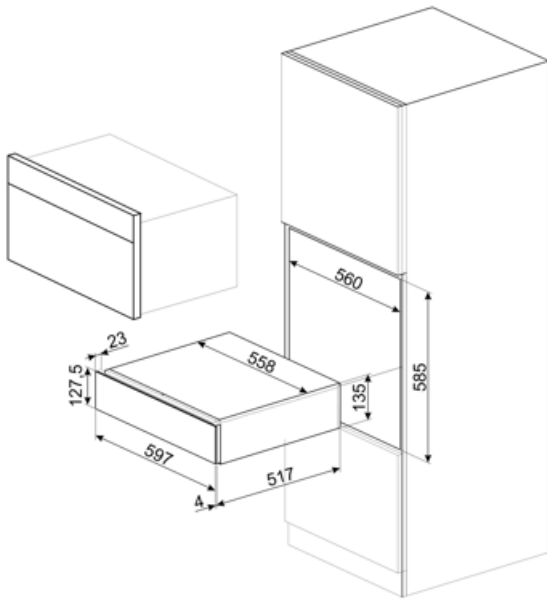

CPS315X

Product Family	Drawer
Commercial height	14 cm
Type	Sommelier

Aesthetics

Aesthetics	Classic	Type of steel	Brushed
Colour	Stainless steel	Logo	Embossed
Finishing	Fingerproof	Logo position	External
Material	Stainless steel		

Technical Features

Opening mechanism	Push-pull	Maximum drawer loading weight	85 kg
Base material	Stainless steel	Accessories included	Slavonia durmast wooden shelf, Wine pump, 2 corks, Sparkling wines cork, Cork to pour wine, Anti-drip cork, Solid steel cork for sparkling wines, Champagne/ sparkling wine pliers, Corkscrew sommelier, Red wines cork, Wine thermometer with slipcase, Wine funnel with wooden handle
Max weight allowance	15 kg		

Logistic Information

Width (mm)	597 mm	Product Height (mm)	135 mm
Depth (mm)	538 mm		

Benefit

Push-pull door opening

Effortlessly open and close the drawer with a simple push mechanism