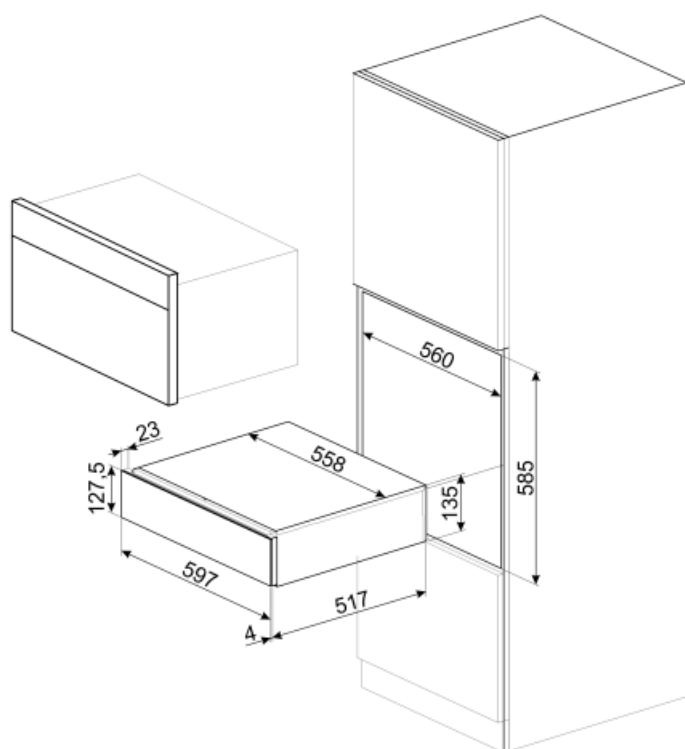

CPS315X

Product Family	Drawer
Commercial height	14 cm
Type	Sommelier

Aesthetics

Aesthetics	Classic	Type of steel	Brushed
Colour	Stainless steel	Logo	Embossed
Finishing	Fingerproof	Logo position	External
Material	Stainless steel		

Technical Features

Opening mechanism	Push-pull	Maximum drawer loading weight	85 kg
Base material	Stainless steel	Accessories included	Slavonia durmast wooden shelf, Wine pump, 2 corks, Sparkling wines cork, Cork to pour wine, Anti-drip cork, Solid steel cork for sparkling wines, Champagne/ sparkling wine pliers, Corkscrew sommelier, Red wines cork, Wine thermometer with slipcase, Wine funnel with wooden handle
Max weight allowance	15 kg		

Logistic Information

Width (mm)	597 mm	Product Height (mm)	135 mm
Depth (mm)	538 mm		

Benefit

Push-pull door opening

Effortlessly open and close the drawer with a simple push mechanism