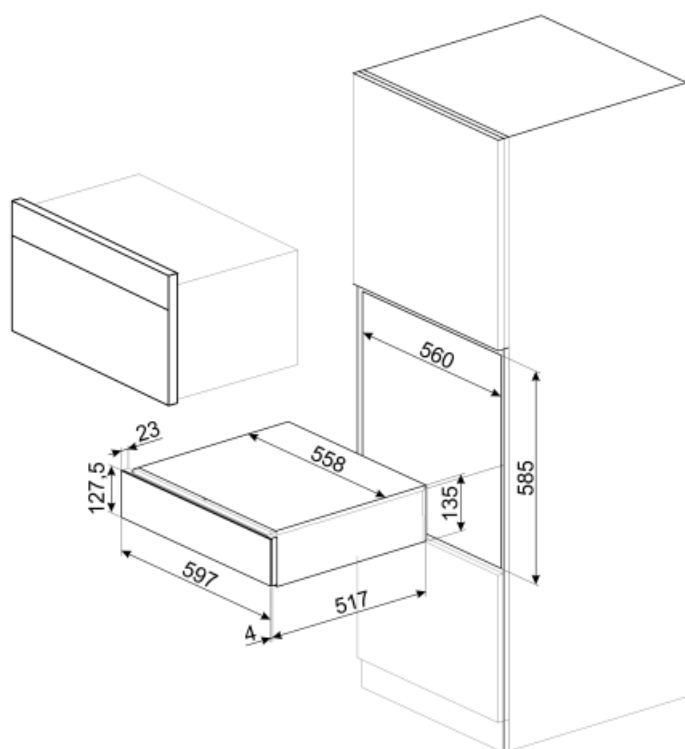

CPS315X

Product Family	Drawer
Commercial height	14 cm
Type	Sommelier

Aesthetics

Aesthetics	Classic	Type of steel	Brushed
Colour	Stainless steel	Logo	Embossed
Finishing	Fingerproof	Logo position	External
Material	Stainless steel		

Technical Features

Opening mechanism	Push-pull	Maximum drawer loading weight	85 kg
Base material	Stainless steel	Accessories included	Slavonia durmast wooden shelf, Wine pump, 2 corks, Sparkling wines cork, Cork to pour wine, Anti-drip cork, Solid steel cork for sparkling wines, Champagne/ sparkling wine pliers, Corkscrew sommelier, Red wines cork, Wine thermometer with slipcase, Wine funnel with wooden handle
Max weight allowance	15 kg		

Logistic Information

Width (mm)	597 mm	Product Height (mm)	135 mm
Depth (mm)	538 mm		

Benefit

Effortlessly open and close the drawer with a simple push mechanism

Effortlessly open and close the drawer with a simple push mechanism