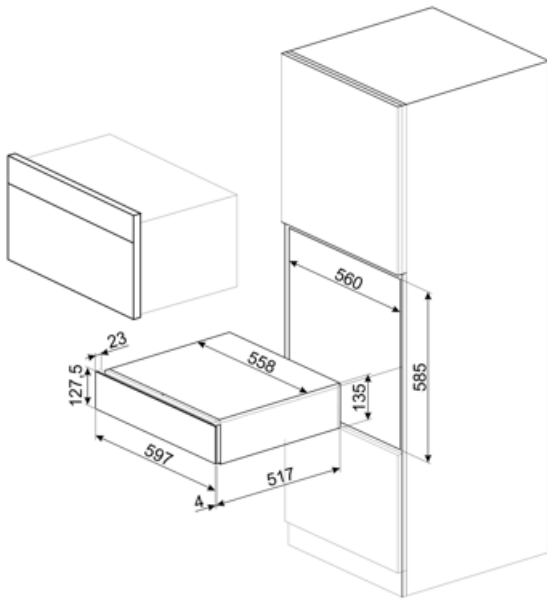

CPS315X

Product family	Drawer
Commercial height	14 cm
Type	Sommelier

Aesthetic

Aesthetics	Classic	Stainless steel type	Brushed
Color	Stainless steel	Logo	Embossed
Finishing	Fingerprint-proof	Logo position	External
Material	Stainless steel		

Technical Features

Opening mechanism	Push-pull	Maximum drawer loading weight	85 kg
Base material	Stainless steel	Included accessories	Slavonic durmast wood interior, Wine pump, 2 corks, Sparkling wines cork, Cork to pour wine, Anti-drip cork, Steel cork for sparkling wines, Champagne pliers, Sommelier corkscrew, Red wines cork, Wine thermometer with slipcase, Wine funnel with wooden handle
Max weight allowance	15 kg		

Logistic Information

Width	23 1/2 "	Height	5 5/16 "
Depth	21 3/16 "		

Symbols glossary

Fingerprint proof stainless steel: Fingerprint proof stainless steel keeps stainless steel looking as good as new.

Benefit (TT)