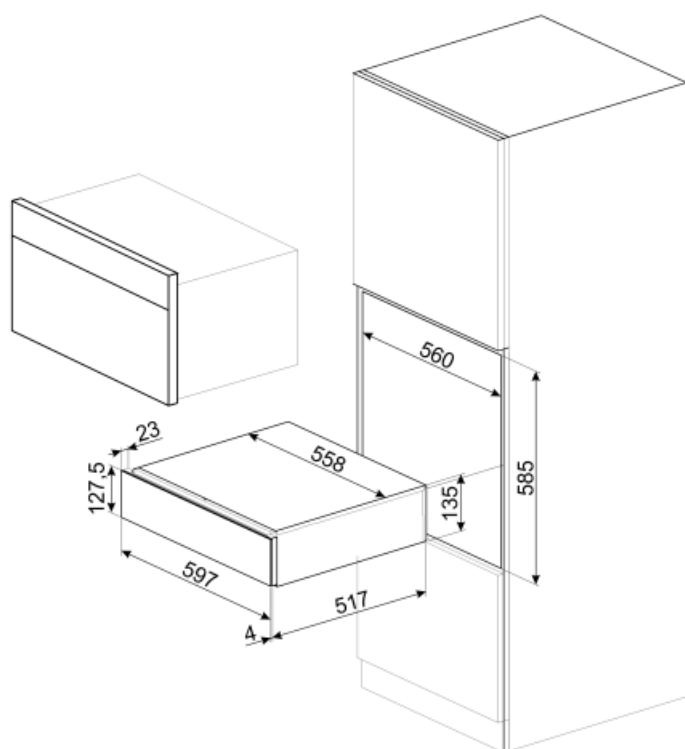

# CPS315X

Product family	Drawer
Commercial height	14 cm
Type	Sommelier

## Technical Features

Opening mechanism	Push-pull	Maximum drawer loading weight	85 kg
Base material	Stainless steel	Included accessories	Slavonic durmast wood interior, Wine pump, 2 corks, Sparkling wines cork, Cork to pour wine, Anti-drip cork, Steel cork for sparkling wines, Champagne pliers, Sommelier corkscrew, Red wines cork, Wine thermometer with slipcase, Wine funnel with wooden handle
Max weight allowance	15 kg		

## Logistic Information

Width	23 1/2 "	Height	5 5/16 "
Depth	21 3/16 "		

---