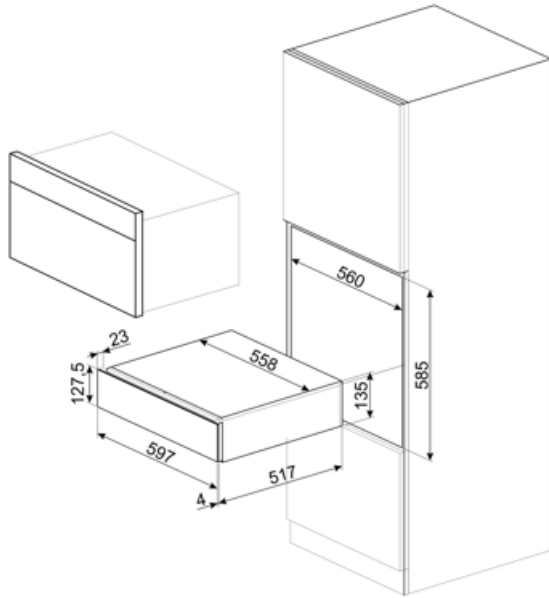

CPS315X

Product family	Drawer
Commercial height	14 cm
Type	Sommelier

Aesthetic

Aesthetics	Classic	Stainless steel type	Brushed
Color	Stainless steel	Logo	Embossed
Finishing	Fingerprint-proof	Logo position	External
Material	Stainless steel		

Technical Features

Opening mechanism	Push-pull	Maximum drawer loading weight	187 lbs
Base material	Stainless steel	Included accessories	Slavonic durmast wood interior, Wine pump, 2 corks, Sparkling wines cork, Cork to pour wine, Anti-drip cork, Steel cork for sparkling wines, Champagne pliers, Sommelier corkscrew, Red wines cork, Wine thermometer with slipcase, Wine funnel with wooden handle
Max weight allowance	33 lbs		

Electrical Connection

Plug	No
------	----

Logistic Information

Width	23 1/2 "	Height	5 5/16 "
Depth	21 3/16 "		

Alternative products

CPS115G

Color: Neptune Grey

Symbols glossary