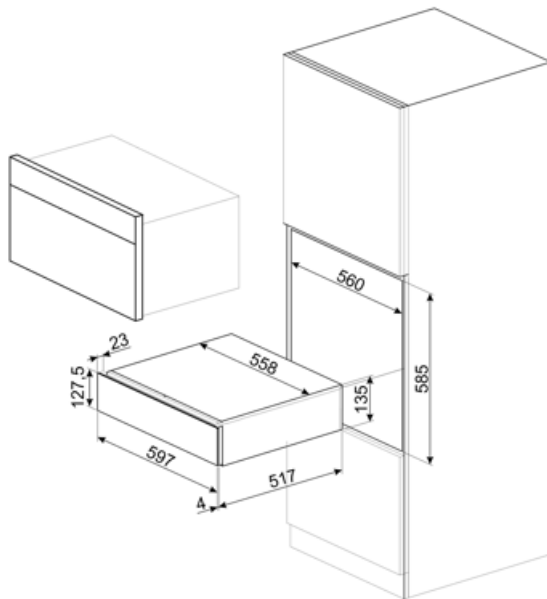

CPS315X

Product Family	Drawer
Commercial height	14 cm
Type	Sommelier

Aesthetics

Aesthetic	Classica	Type of steel	Brushed
Colour	Stainless steel	Logo	Embossed
Finishing	Fingerproof	Logo position	External
Material	Stainless steel		

Technical Features

Opening mechanism	Push-pull	Maximum drawer loading weight	85 kg
Base material	Stainless steel	Accessories included	Slavonia durmast wooden shelf, Wine pump, 2 corks, Sparkling wines cork, Cork to pour wine, Anti-drip cork, Solid steel cork for sparkling wines, Champagne/ sparkling wine pliers, Corkscrew sommelier, Red wines cork, Wine thermometer with slipcase, Wine funnel with wooden handle
Max weight allowance	15 kg		

Electrical Connection

Plug	Not present
------	-------------

Logistic Information

Width (mm)
Depth (mm)

597 mm
538 mm

Product Height (mm)

135 mm

Benefit (TT)