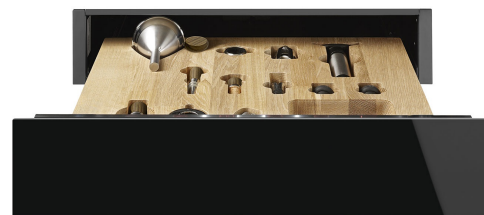

# CPS615NR

Product Family	Drawer
Commercial height	14 cm
Type	Sommelier

## Aesthetics

Aesthetics	Dolce Stil Novo	Material	Glass
Colour	Black	Glass type	Eclipse
Finishing	Gloss Black	Front panel	With horizontal strip
Component finishing	Copper	Logo position	Inside

## Technical Features

Opening mechanism	Push-pull	Maximum drawer loading weight	85 kg
Base material	Stainless steel	Accessories included	Slavonia durmast wooden shelf, Wine pump, 2 corks, Sparkling wines cork, Cork to pour wine, Anti-drip cork, Solid steel cork for sparkling wines, Champagne/ sparkling wine pliers, Corkscrew sommelier, Red wines cork, Wine thermometer with slipcase, Wine funnel with wooden handle
Max weight allowance	15 kg		