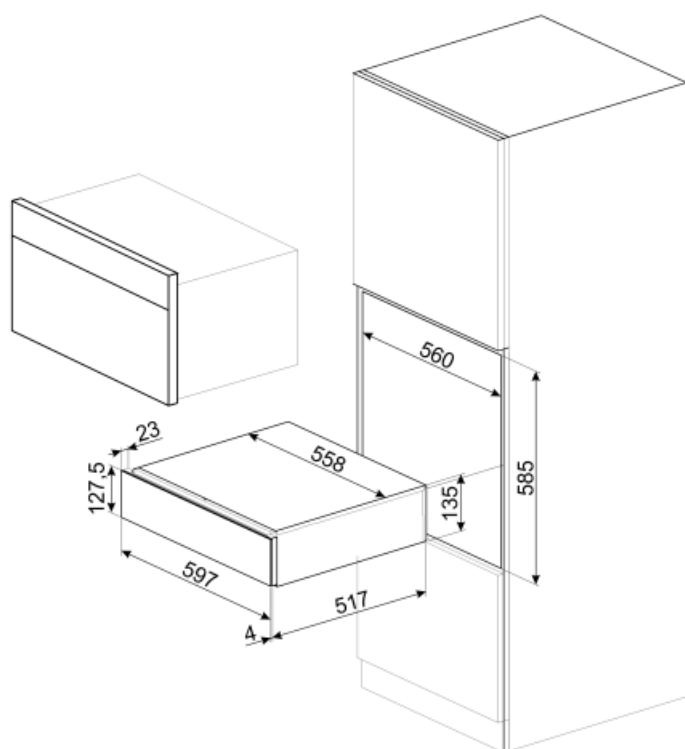

CPS615NR

Product Family	Drawer
Commercial height	14 cm
Type	Sommelier

Aesthetics

Aesthetics	Dolce Stil Novo	Material	Glass
Colour	Black	Glass type	Eclipse
Finishing	Gloss Black	Front panel	With horizontal strip
Component finishing	Copper	Logo position	Inside

Technical Features

Opening mechanism	Push-pull	Maximum drawer loading weight	85 kg
Base material	Stainless steel	Accessories included	Slavonia durmast wooden shelf, Wine pump, 2 corks, Sparkling wines cork, Cork to pour wine, Anti-drip cork, Solid steel cork for sparkling wines, Champagne/ sparkling wine pliers, Corkscrew sommelier, Red wines cork, Wine thermometer with slipcase, Wine funnel with wooden handle
Max weight allowance	15 kg		

Logistic Information

Width (mm)	597 mm	Product Height (mm)	135 mm
Depth (mm)	538 mm		

Benefit

Effortlessly open and close the drawer with a simple push mechanism

Effortlessly open and close the drawer with a simple push mechanism