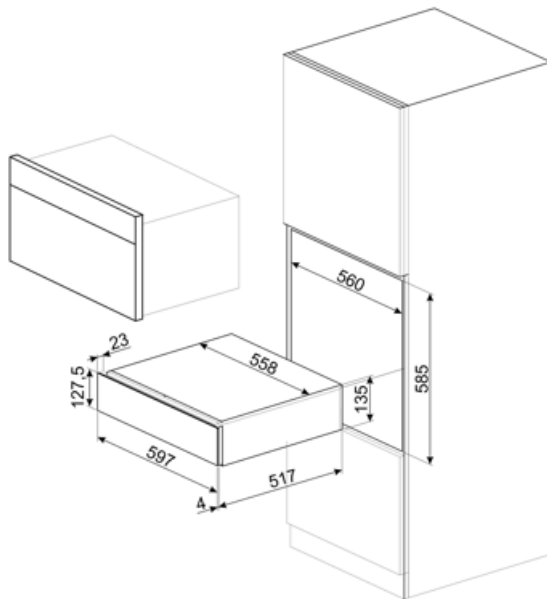

## Technical Features

Opening mechanism	Push-pull	Maximum drawer loading weight	85 kg
Base material	Stainless steel	Accessories included	Slavonia durmast wooden shelf, Wine pump, 2 corks, Sparkling wines cork, Cork to pour wine, Anti-drip cork, Solid steel cork for sparkling wines, Champagne/ sparkling wine pliers, Corkscrew sommelier, Red wines cork, Wine thermometer with slipcase, Wine funnel with wooden handle
Max weight allowance	15 kg		

## Electrical Connection

Plug	Not present
------	-------------

## Logistic Information

Width (mm)  
Depth (mm)

597 mm  
538 mm

Product Height (mm)

135 mm

---