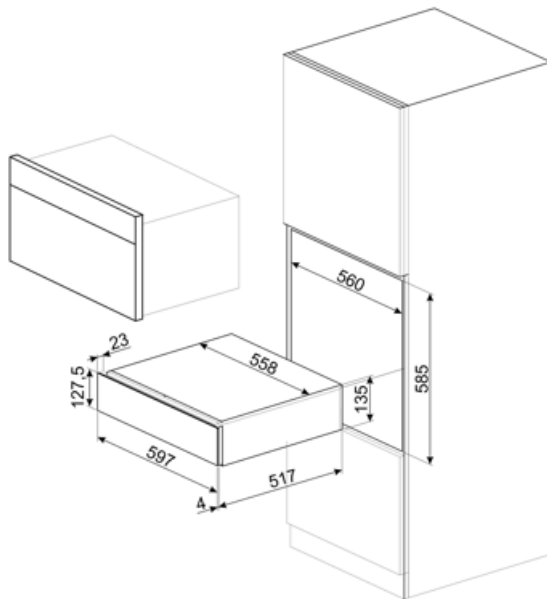

Technical Features

Opening mechanism	Push-pull	Maximum drawer loading weight	85 kg
Base material	Stainless steel	Accessories included	Slavonia durmast wooden shelf, Wine pump, 2 corks, Sparkling wines cork, Cork to pour wine, Anti-drip cork, Solid steel cork for sparkling wines, Champagne/ sparkling wine pliers, Corkscrew sommelier, Red wines cork, Wine thermometer with slipcase, Wine funnel with wooden handle
Max weight allowance	15 kg		

Electrical Connection

Plug	Not present
------	-------------

Logistic Information

Width (mm)
Depth (mm)

597 mm
538 mm

Product Height (mm)

135 mm

Benefit (TT)