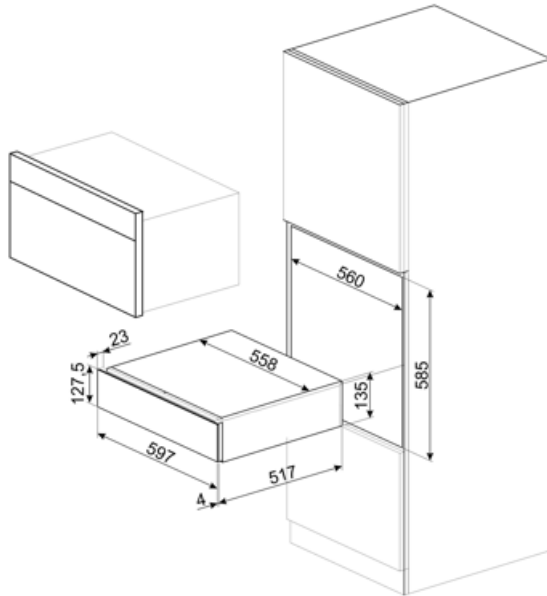

CPS615NR

Product Family	Drawer
Commercial height	14 cm
Type	Sommelier

Aesthetics

Aesthetic	Dolce Stil Novo	Material	Glass
Colour	Black	Glass type	Eclipse
Acabamento	Glossy black	Front panel	With horizontal strip
Component finishing	Copper	Localização do logotipo	Logotipo no interior

Technical Features

Opening mechanism	Push-pull	Maximum drawer loading weight	85 kg
Base material	Stainless steel	Accessories included	Prateleira de madeira Slavonia durmast, Bomba para vinho, 2 rolhas, Rolha para vinhos espumantes, Bico para servir vinho, Bico anti-gotejamento, Removedor de aço maciço para rolhas de vinhos espumantes, Alicates para champanhe/vinho espumante, Saca-rolhas para sommelier, Cortiça para vinhos tintos, Termómetro de vinho com mala deslizante, Funil de vinho com cabo de madeira
Max weight allowance	15 kg		

Electrical Connection

Plug	No
------	----

Logistic Information

Width (mm)

597 mm

Depth (mm)

538 mm

Product Height (mm)

135 mm

Benefit (TT)

Push-pull door opening

With a simple push, the drawer opens and then closes again by pushing it back.