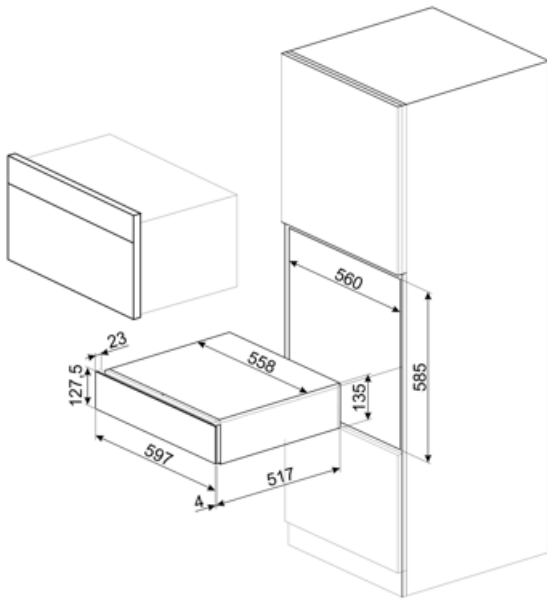

# CPS615NX

Product Family	Drawer
Commercial height	15 cm
Type	Sommelier

## Technical Features

Opening mechanism	Push-pull	Maximum drawer loading weight	85 kg
Base material	Stainless steel	Accessories included	Slavonia durmast wooden shelf, Wine pump, 2 corks, Sparkling wines cork, Cork to pour wine, Anti-drip cork, Solid steel cork for sparkling wines, Champagne/ sparkling wine pliers, Corkscrew sommelier, Red wines cork, Wine thermometer with slipcase, Wine funnel with wooden handle
Max weight allowance	15 kg		

## Logistic Information

Width (mm)	597 mm	Product Height (mm)	135 mm
Depth (mm)	538 mm		

---