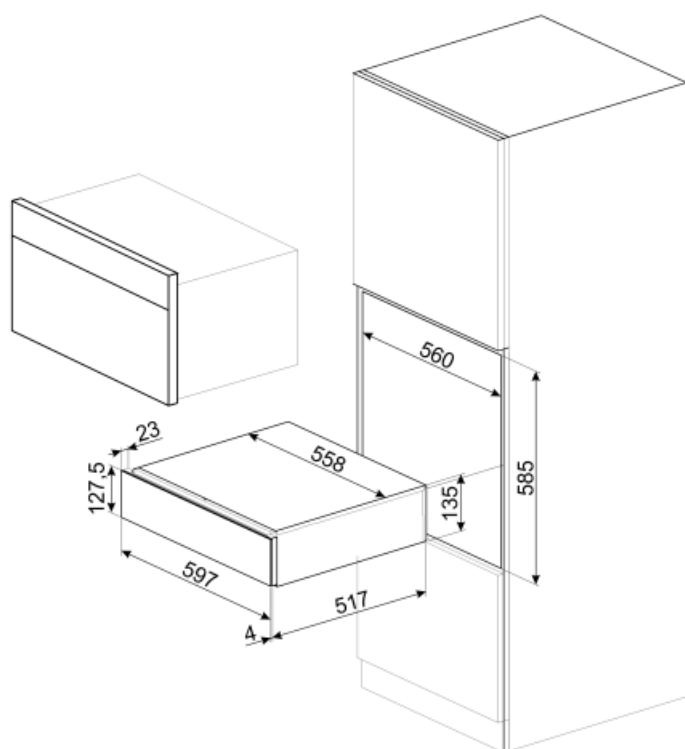

# CPS615NX

Product Family	Drawer
Commercial height	15 cm
Type	Sommelier

## Technical Features

Opening mechanism	Push-pull	Maximum drawer loading weight	85 kg
Base material	Stainless steel	Accessories included	Slavonia durmast wooden shelf, Wine pump, 2 corks, Sparkling wines cork, Cork to pour wine, Anti-drip cork, Solid steel cork for sparkling wines, Champagne/ sparkling wine pliers, Corkscrew sommelier, Red wines cork, Wine thermometer with slipcase, Wine funnel with wooden handle
Max weight allowance	15 kg		

## Logistic Information

Width (mm)	597 mm	Product Height (mm)	135 mm
Depth (mm)	538 mm		

---