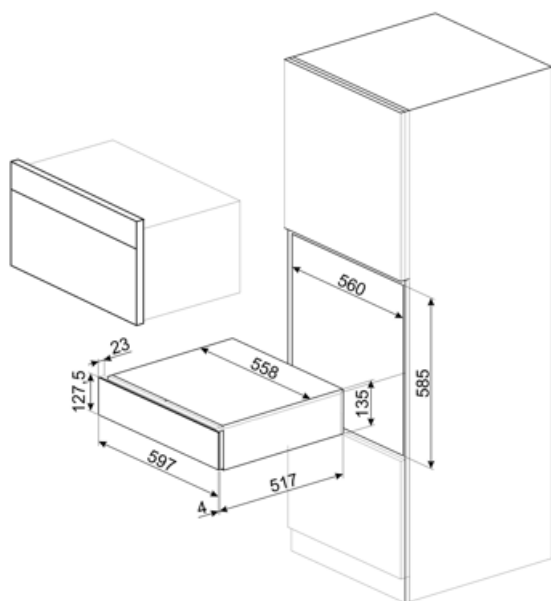

# CPS615NX

Product Family	Drawer
Commercial height	15 cm
Type	Sommelier

## Technical Features

Opening mechanism	Push-pull	Maximum drawer loading weight	85 kg
Base material	Stainless steel	Accessories included	Slavonia durmast wooden shelf, Wine pump, 2 corks, Sparkling wines cork, Cork to pour wine, Anti-drip cork, Solid steel cork for sparkling wines, Champagne/ sparkling wine pliers, Corkscrew sommelier, Red wines cork, Wine thermometer with slipcase, Wine funnel with wooden handle
Max weight allowance	15 kg		

## Logistic Information

Width (mm)	597 mm	Product Height (mm)	135 mm
Depth (mm)	538 mm		

---