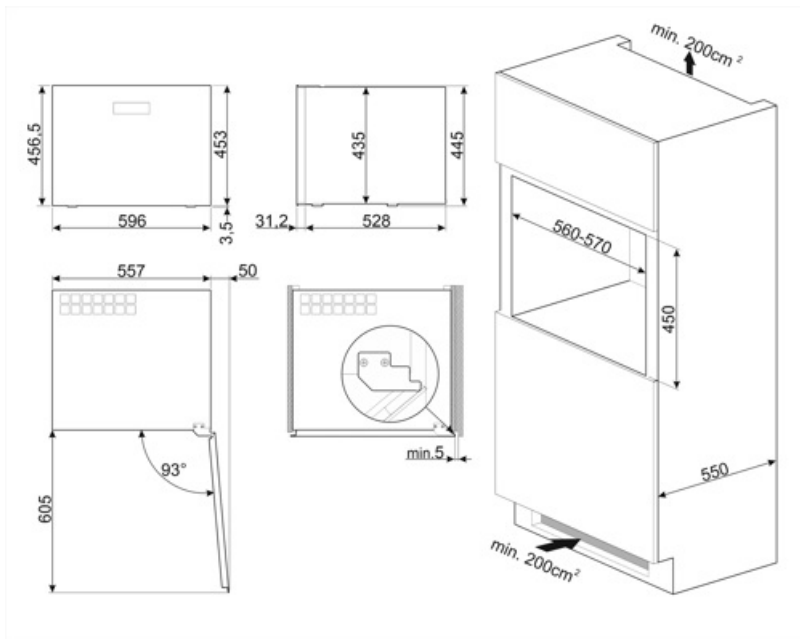

Independent cooling systems	1	Refrigerant Quantity (gr)	20 g
Number of door glasses	2	Espuma expansiva de isolamento	HFO
Temperature range	5-20 °C	Painel de metal na parte de trás da geladeira	Metal
Type of temperature control	Electronic	Adjustable feet	No
Anti-UV door glass	Yes	Door opening type	With push pull system
Integrated heating element	Yes		
Antibacterial Gasket	No		

Etiqueta de Desempenho / Energia - Reg. 2019

Consumo de energia anual	100 kWh/a	Soma dos volumes do(s) compartimento(s) refrigerado(s) e do(s) compartimento(s) não congelado(s)	56 l
Classe de eficiência energética	F	Classe climática	SN, N, ST
Classe de emissão de ruído acústico aerotransportado	C	EEl	124 %
Volume líquido total	56 l	Noise level	36 dB(A) re 1 pW

Electrical Connection

Plug	(F;E) Schuko	Voltage (V)	220-240 V
Electrical connection rating	40 W	Frequency (Hz)	50 Hz
Current	0.4 A	Comprimento do cabo de alimentação	180 cm