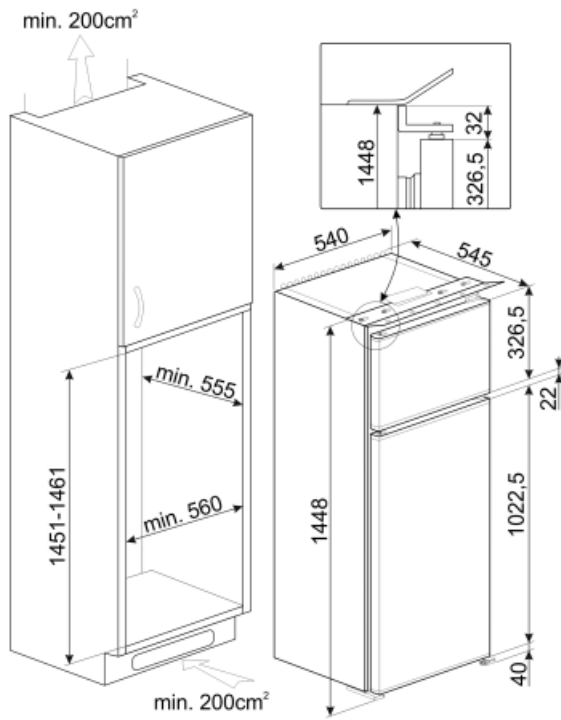

Refrigerator Inner Door

Number of adjustable door shelves	2	No. of bottle shelves	1
-----------------------------------	---	-----------------------	---

Other Refrigerator features

Accessories Egg tray

Other Freezer features

Electrical Connection

Plug	(F;E) Schuko	Voltage (V)	220-240 V
Electrical connection rating	70 W	Frequency (Hz)	50 Hz
Current	0,4 A	Power supply cable length	215 cm

Symbols glossary (TT)

- | | | | |
|--|---------------------------|---|---|
|  | Energy efficiency class E |  | LED interior lighting: is a more energy efficient and long lasting way of illuminating the interior of the appliance. |
|  | Built-in niche | | |