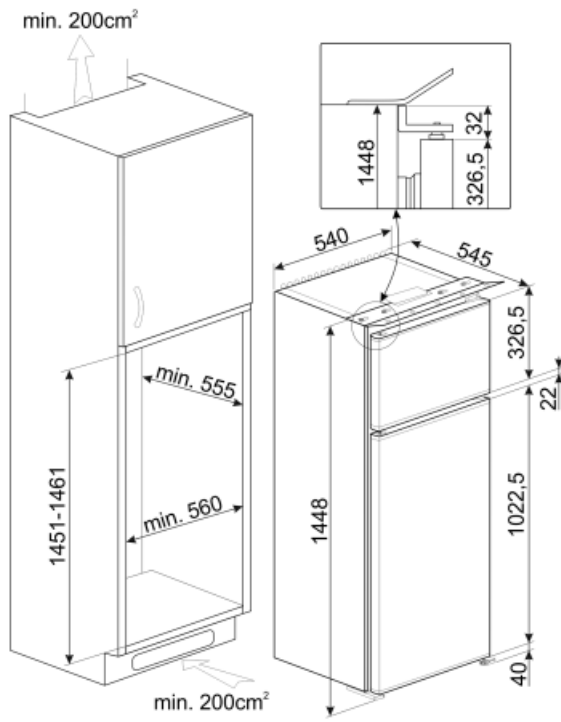

Refrigerator Inner Door

Number of adjustable door shelves	2	No. of bottle shelves	1
-----------------------------------	---	-----------------------	---

Other Refrigerator features

Accessories Egg tray

Other Freezer features

Electrical Connection

Plug	(F;E) Schuko	Voltage (V)	220-240 V
Electrical connection rating	70 W	Frequency (Hz)	50 Hz
Current	0,4 A	Power supply cable length	215 cm

Symbols glossary (TT)

LED interior lighting: is a more energy efficient and long lasting way of illuminating the interior of the appliance.