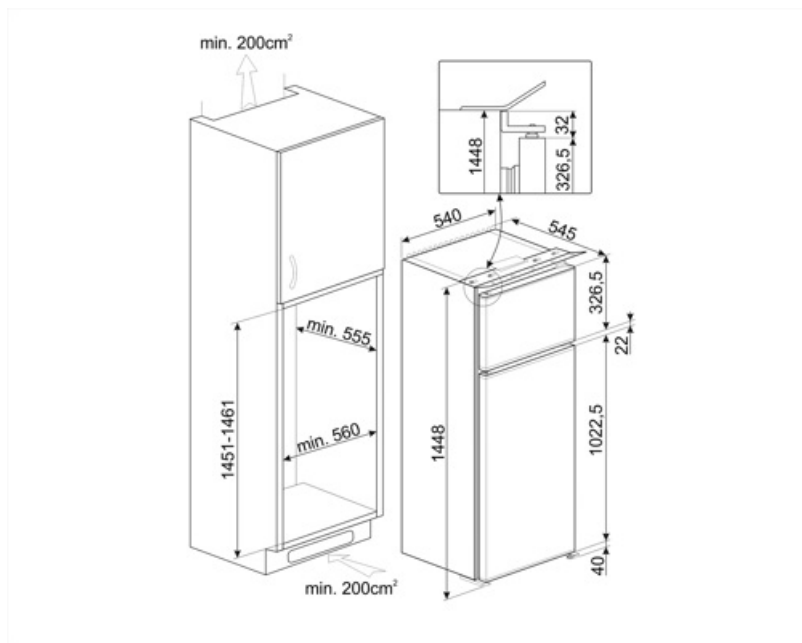

## Logistic Information

---

Width	540 mm	Height	1448 mm
Depth without handle	545 mm	Product width with maximum doors opening	540 mm

---