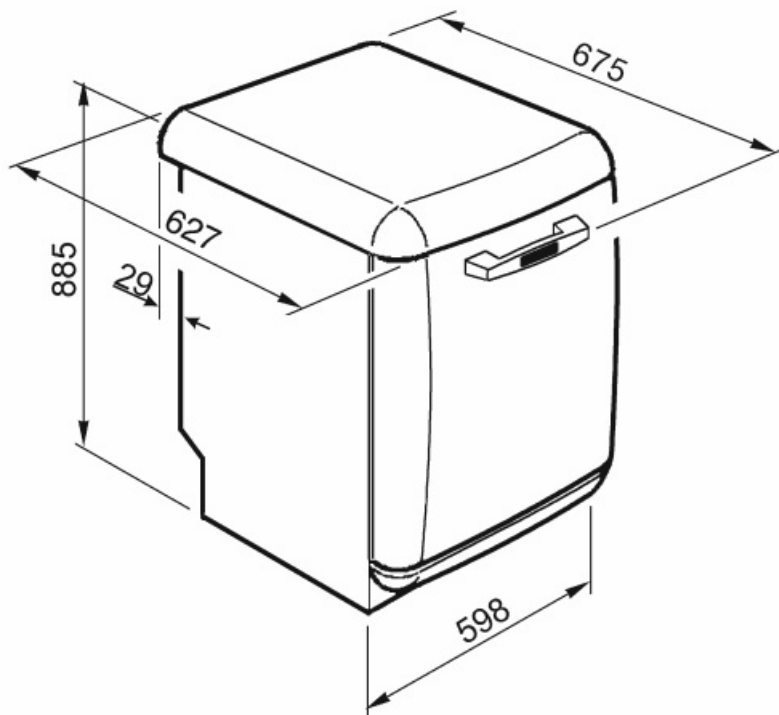

Plug	(G) UK e Singapore	Frequency (Hz)	50 Hz
Connected power	1800 W	Type of connection	Single-phase
Current	13 A	Power supply cable length	140 cm
Voltage	220-240 V