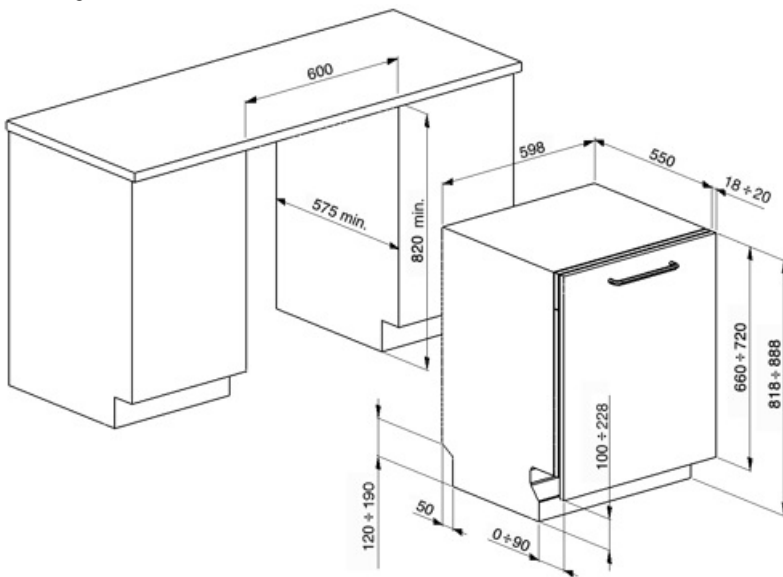

On/off indicator	Yes	Concealed heating element	Yes
Salt light indicator	Light	Hinges	Self balancing with fixed hinges
Rinse aid indicator	Light	Min. and max. frontal panel weight	2 - 9 kg
End of cycle indicator	Acoustic signal	Min. and max plinth height	100 - 228 mm
Washing system	Orbital	Adjustable feet	7cm, from 820 to 890 mm
Water softener	With electronic setting	Insulation level	Medium
Flood protection system	Single Acquastop	Depth of dishwasher with open door (mm)	1146
Water supply	Single; cold/hot water max. 60°C - energysave with hot water up to 35%	Back feet adjustable from front	Yes
Max water hardness	100°fH;58°dH	Top cover	In plastic

Electrical Connection

Plug	(G) UK e Singapore	Frequency (Hz)	50 Hz
Connected power	1800 W	Type of connection	Single-phase
Current	13 A	Power supply cable length	140 cm
Voltage	220-240 V