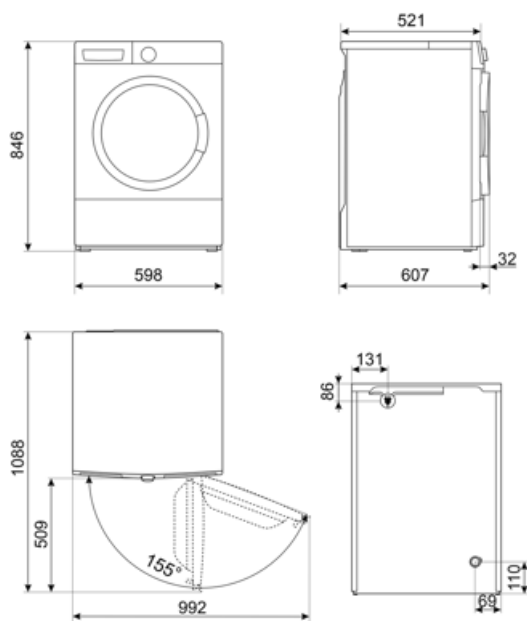

## Logistieke informatie

Breedte product (mm) 598 mm  
Diepte product (mm) 607 mm

Hoogte product (mm) 846 mm

---

### KITSPNC

Stacking kit dedicated to WN & DN  
Dimension (mm): L598xH35xP618