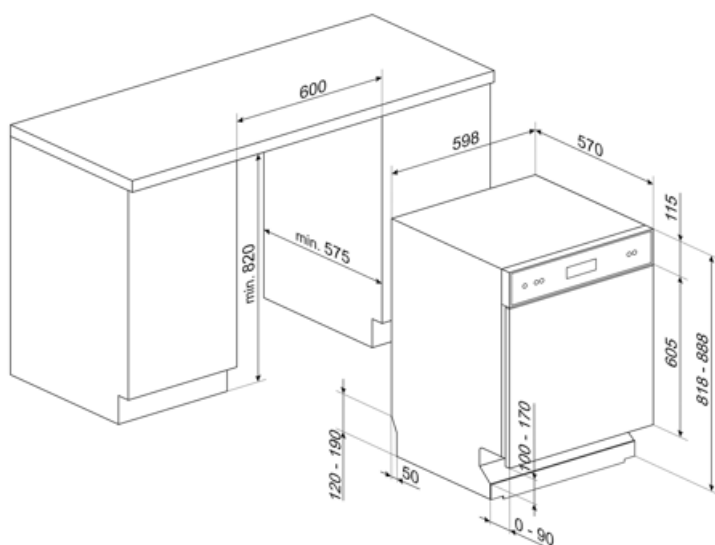

Width (mm)	23 9/16 "
Depth (mm)	22 7/16 "
Product Height (mm)	32 3/16 "
Programme graphics	Written in EN
On/off indicator	Yes
Rinse aid indicator	Light
End of cycle indicator	Led on display, with acoustic signal
Auto switch-off	Yes
Washing system	Orbital
Third spray arm	Single
Turbidity sensor Aquatest	Yes
Flood protection system	Single Acquastop
Max water hardness	100°fH;58°dH

Drying system	Natural condenser drying, with Dry Assist + automatic door opening system at the end of the cycle
Tube material	Stainless steel
Filter	Stainless steel
Concealed heating element	Yes
Hinges	Self balancing with variable hinges
Min. and max plinth height	98 - 168 mm
Adjustable feet	7cm, from 820 to 890 mm
Airborne acoustical noise emissions dBA	46 dBA
Additional gaskets	Yes
Back cover	Yes
Depth of dishwasher with open door (mm)	1146 mm
Top cover	Metallic sheet

Electrical Connection

Connected power	1100 W	Type of connection	Single-phase
Current	10 A	Power supply cable length	140 "
Voltage	115 V	Plug	(B) NEMA 5-15P
Frequency (Hz)	60 Hz