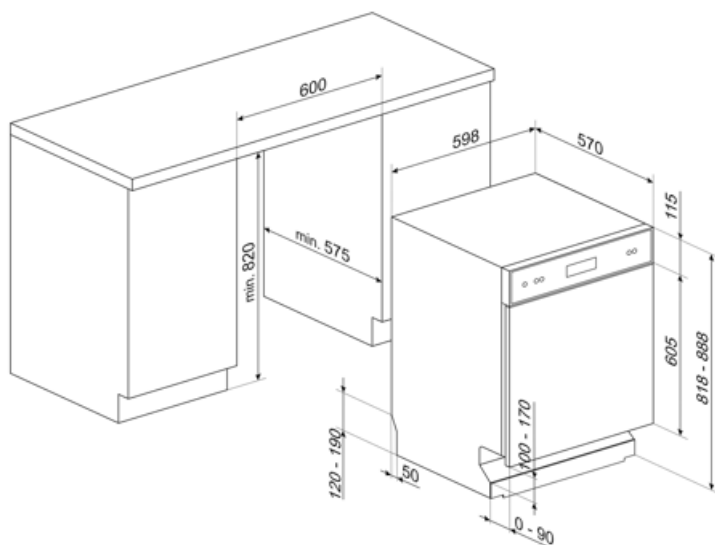

Width (mm)	23 9/16 "
Depth (mm)	22 7/16 "
Product Height (mm)	32 3/16 "
Programme graphics	Written in EN
On/off indicator	Yes
Rinse aid indicator	Light
End of cycle indicator	Led on display, with acoustic signal
Auto switch-off	Yes
Washing system	Orbital
Third spray arm	Single
Turbidity sensor	Yes
Aquatest	
Flood protection system	Single Acquastop

Max water hardness	100°fH;58°dH
Drying system	Natural condenser drying, with Dry Assist + automatic door opening system at the end of the cycle
Tube material	Stainless steel
Filter	Stainless steel
Concealed heating element	Yes
Hinges	Self balancing with variable hinges
Min. and max plinth height	98 - 168 mm
Adjustable feet	7cm, from 820 to 890 mm
Additional gaskets	Yes
Back cover	Yes
Depth of dishwasher with open door (mm)	1146 mm
Top cover	Metallic sheet

Electrical Connection

Connected power	1100 W	Type of connection	Single-phase
Current	10 A	Power supply cable length	140 "
Voltage	115 V	Plug	(B) NEMA 5-15P
Frequency (Hz)	60 Hz