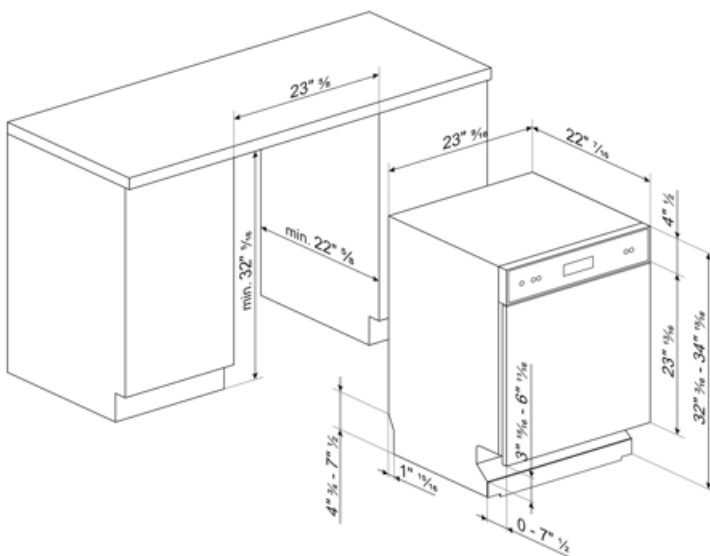

Width	23 9/16 "
Depth	22 7/16 "
Height	32 3/16 "
Program symbols	Writings in English
On/off indicator	Yes
Rinse aid indicator	Light
End-of-cycle indicator	Light on display, with acoustic signal
Auto switch-off	Yes
Washing system	Orbital
Third spray arm	Single
Turbidity sensor	Yes
Aquatest	
Flood protection system	Single Aquastop
Max water hardness	100°fH;58°dH

Drying system	Natural condenser drying, with Dry Assist + automatic door opening system at the end of the cycle
Tube material	Stainless steel
Filter	Stainless steel
Concealed heating element	Yes
Hinges	Self-balancing with variable hinges
Min. and max plinth height	3.9" - 6.6"
Adjustable feet	2 3/4", from 32 1/4" to 35"
Noise Level	46 dBA
Additional gaskets	Yes
Back cover	Yes
Depth of dishwasher with open door (mm)	1146 mm
Top cover	Metal sheet
Energy Star	Yes

Electrical Connection

Connected power	1100 W	Connection type	Single-phase
Current	10 A	Power Cord Length	140 "
Voltage	115 V	Plug	(B) NEMA 5-15P
Frequency	60 Hz