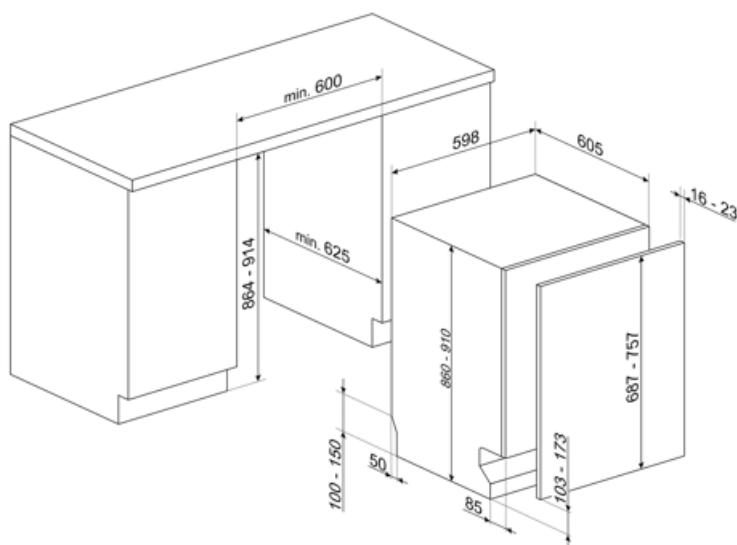

Technical Features

Width (mm)	23 9/16 "	Turbidity sensor	Yes
Depth (mm)	23 13/16 "	Aquatest	
Display type	LED display (3 digit)	Flood protection system	Single Acquastop
Product Height (mm)	33 7/8 "	Drying system	Natural condenser drying
Controls	Electronic	Tube material	Stainless steel
Display	Delayed start, Programme time indicator	Filter	Stainless steel
Programme graphics	Written in EN	Concealed heating element	Yes
On/off indicator	Yes	Can be installed in-column	Yes
Rinse aid indicator	Light	Adjustable feet	5cm, from 820 to 870 mm
End of cycle indicator	On display, with acoustic signal	Back feet adjustable from front	Yes
Washing system	Standard	Adjustable plinth	By height
		Energy Star	Yes

Electrical Connection

Connected power	1400 W	Type of connection	Single-phase
Current	12 A	Power supply cable length	116 "
Voltage	120 V	Plug	Junction Box
Frequency (Hz)	60 Hz