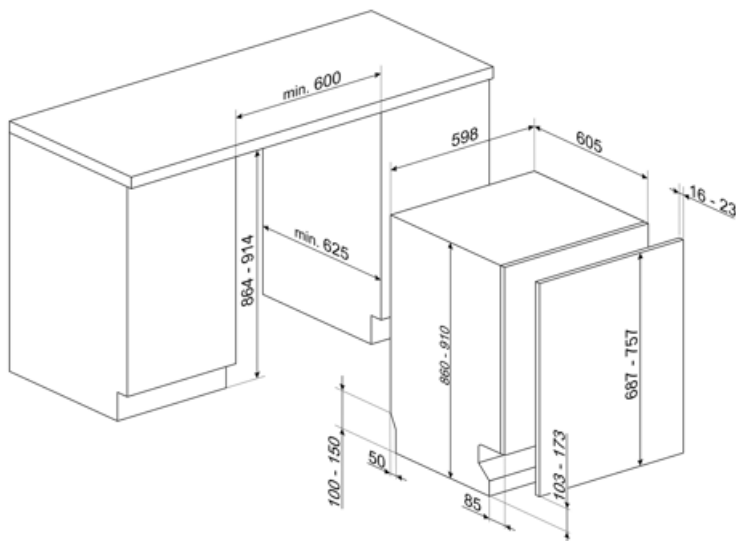

Technical Features

Width (mm)	23 9/16 "	Turbidity sensor	Yes
Depth (mm)	23 13/16 "	Aquatest	
Display type	LED display (3 digit)	Drying system	Natural condenser drying
Product Height (mm)	33 7/8 "	Tube material	Stainless steel
Controls	Electronic	Filter	Stainless steel
Display	Delayed start, Programme time indicator	Concealed heating element	Yes
Programme graphics	Written in EN	Can be installed in-column	Yes
On/off indicator	Yes	Adjustable feet	5cm, from 820 to 870 mm
Rinse aid indicator	Light	Back feet adjustable from front	Yes
End of cycle indicator	On display, with acoustic signal	Adjustable plinth	By height
Washing system	Standard	Energy Star	Yes

Electrical Connection

Connected power	1400 W	Type of connection	Single-phase
Current	12 A	Power supply cable length	116 "
Voltage	120 V	Plug	Junction Box
Frequency (Hz)	60 Hz