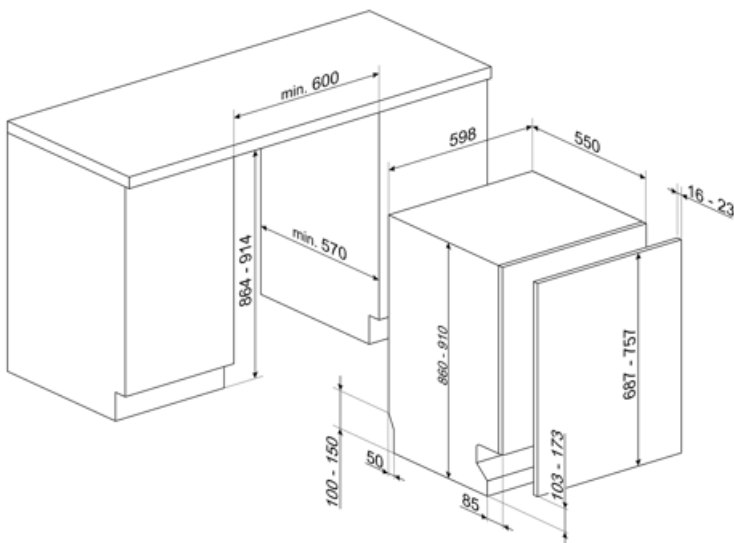

Technical Features

Width (mm)	23 9/16 "	Flood protection system	Single Acquastop
Depth (mm)	21 5/8 "	Drying system	Natural condenser drying
Display type	LED display (3 digit)	Tube material	Stainless steel
Product Height (mm)	33 7/8 "	Filter	Stainless steel
Controls	Electronic	Concealed heating element	Yes
Display	Delayed start, Programme time indicator	Hinges	Self balancing with fixed hinges
Programme graphics	Written in EN	Can be installed in-column	Yes
On/off indicator	Yes	Adjustable feet	5cm, from 820 to 870 mm
Rinse aid indicator	Light	Airborne acoustical noise emissions dBA	45 dBA
End of cycle indicator	On display, with acoustic signal	Back feet adjustable from front	Yes
Washing system	Standard	Energy Star	Yes
Turbidity sensor Aquatest	Yes		

Electrical Connection

Connected power	1400 W	Type of connection	Single-phase
Current	12 A	Power supply cable length	116 "
Voltage	120 V	Plug	(B) NEMA 5-15P
Frequency (Hz)	60 Hz