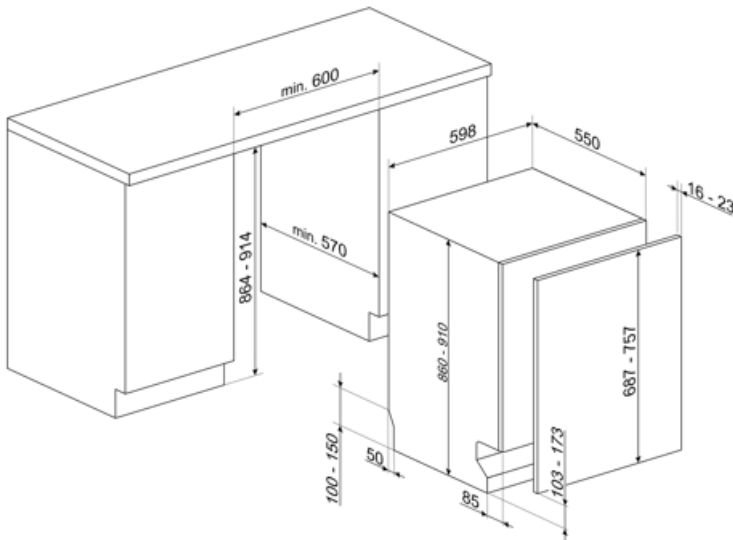

Technical Features

Width (mm)	23 9/16 "	Flood protection system	Single Acquastop
Depth (mm)	21 5/8 "	Drying system	Natural condenser drying
Display type	LED display (3 digit)	Tube material	Stainless steel
Product Height (mm)	33 7/8 "	Filter	Stainless steel
Controls	Electronic	Concealed heating element	Yes
Display	Delayed start, Programme time indicator	Hinges	Self balancing with fixed hinges
Programme graphics	Written in EN	Can be installed in-column	Yes
On/off indicator	Yes	Adjustable feet	5cm, from 820 to 870 mm
Rinse aid indicator	Light	Airborne acoustical noise emissions dBA	45 dBA
End of cycle indicator	On display, with acoustic signal	Back feet adjustable from front	Yes
Washing system	Standard	Energy Star	Yes
Turbidity sensor Aquatest	Yes		

Electrical Connection

Connected power	1400 W	Type of connection	Single-phase
Current	12 A	Power supply cable length	116 "
Voltage	120 V	Plug	(B) NEMA 5-15P
Frequency (Hz)	60 Hz