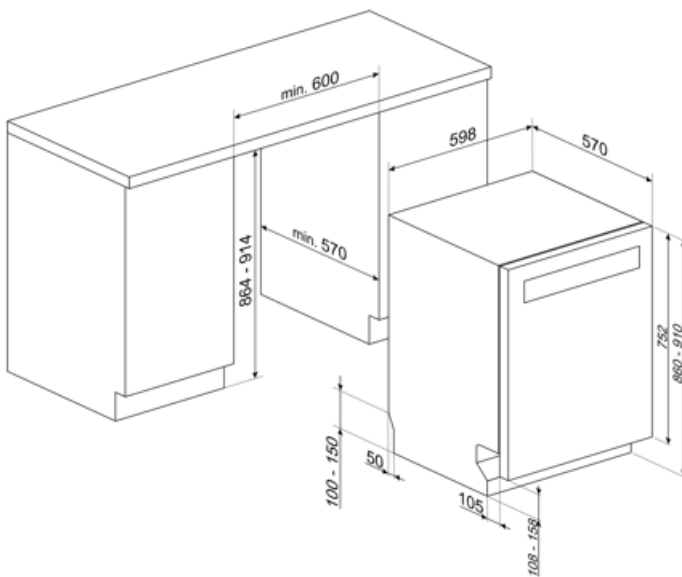

Technical Features

Width (mm)	23 9/16 "	Turbidity sensor	Yes
Depth (mm)	22 7/16 "	Aquatest	
Display type	LED display (3 digit)	Flood protection system	Single Acquastop
Product Height (mm)	33 7/8 "	Drying system	Natural condenser drying
Controls	Electronic	Tube material	Stainless steel
Display	Delayed start, Programme time indicator	Filter	Stainless steel
Programme graphics	Written in EN	Concealed heating element	Yes
On/off indicator	Yes	Can be installed in-column	Yes
Rinse aid indicator	Light	Adjustable feet	5cm, from 820 to 870 mm
End of cycle indicator	On display, with acoustic signal	Airborne acoustical noise emissions dBA	45 dBA
Washing system	Standard	Back feet adjustable from front	Yes
		Energy Star	Yes

Electrical Connection

Connected power	1400 W	Type of connection	Single-phase
Current	12 A	Power supply cable length	116 "
Voltage	120 V	Plug	(B) NEMA 5-15P
Frequency (Hz)	60 Hz