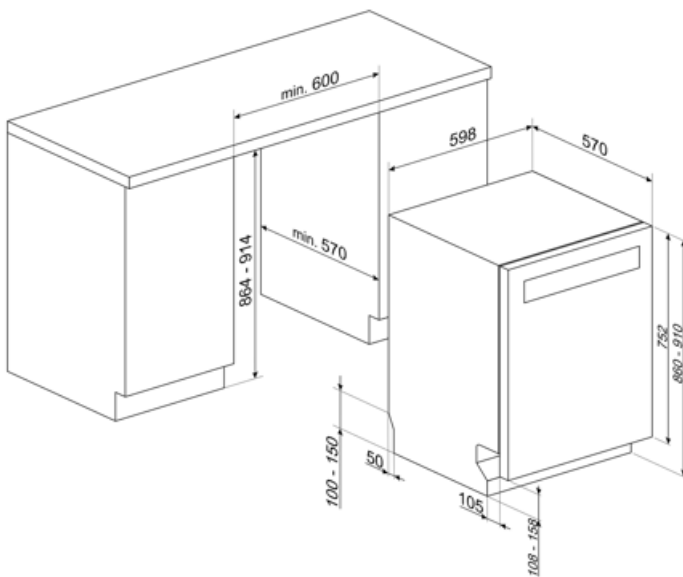

Technical Features

Width (mm)	23 9/16 "	Turbidity sensor	Yes
Depth (mm)	22 7/16 "	Aquatest	
Display type	LED display (3 digit)	Flood protection system	Single Acquastop
Product Height (mm)	33 7/8 "	Drying system	Natural condenser drying
Controls	Electronic	Tube material	Stainless steel
Display	Delayed start, Programme time indicator	Filter	Stainless steel
Programme graphics	Written in EN	Concealed heating element	Yes
On/off indicator	Yes	Can be installed in-column	Yes
Rinse aid indicator	Light	Adjustable feet	5cm, from 820 to 870 mm
End of cycle indicator	On display, with acoustic signal	Airborne acoustical noise emissions dBA	45 dBA
Washing system	Standard	Back feet adjustable from front	Yes
		Energy Star	Yes

Electrical Connection

Connected power	1400 W	Type of connection	Single-phase
Current	12 A	Power supply cable length	116 "
Voltage	120 V	Plug	(B) NEMA 5-15P
Frequency (Hz)	60 Hz