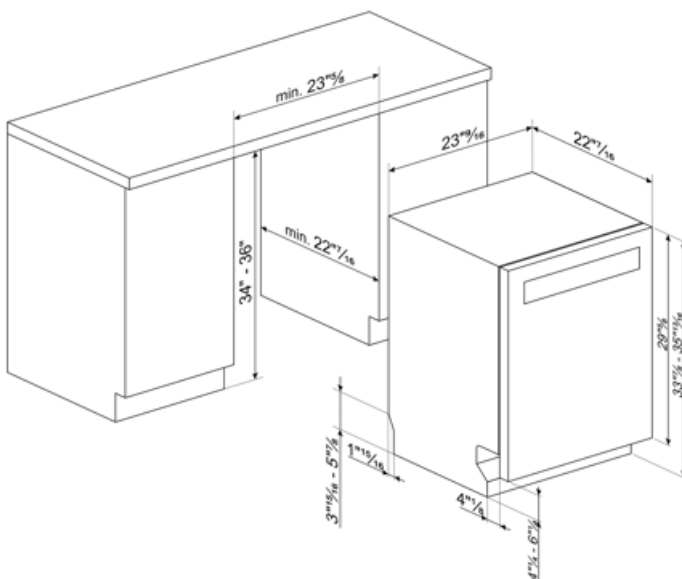

Technical Features

Width	23 9/16 "	Washing system	Standard
Depth	22 7/16 "	Turbidity sensor Aquatest	Yes
Display type	LED display (3 digits)	Flood protection system	Single Acquastop
Height	33 7/8 "	Drying system	Natural condensation drying
Controls	Electronic	Tube material	Stainless steel
Display	Delay start, Program progress indicator	Filter	Stainless steel
Program symbols	Writings in English	Concealed heating element	Yes
On/off indicator	Yes	Can be installed in-column	Yes
Rinse aid indicator	Light	Adjustable feet	2", from 32 1/4" to 34 1/4"
End-of-cycle indicator	On display, with acoustic signal	Back feet adjustable from front	Yes

Electrical Connection

Connected power	1400 W	Connection type	Single-phase
Current	12 A	Power supply cable length	116 "
Voltage	120 V	Plug	(B) NEMA 5-15P
Frequency (Hz)	60 Hz