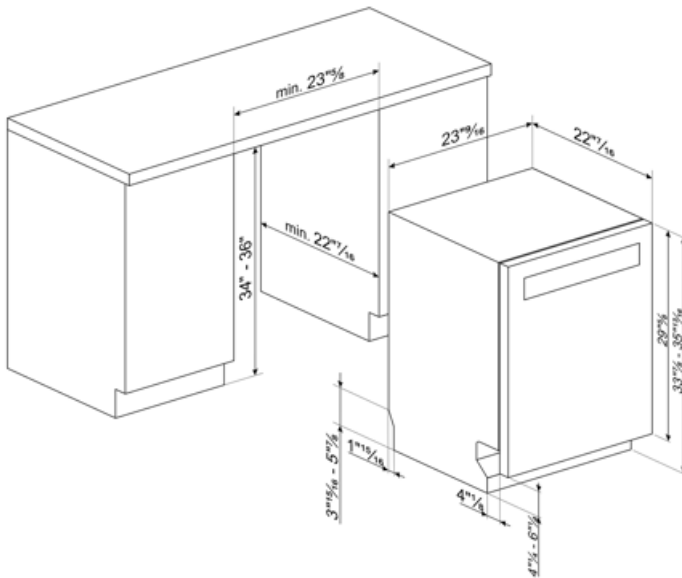

Technical Features

Width	23 9/16 "
Depth	22 7/16 "
Display type	LED display (3 digits)
Height	33 7/8 "
Controls	Electronic
Display	Delay start, Program progress indicator
Program symbols	Writings in English
On/off indicator	Yes
Rinse aid indicator	Light
End-of-cycle indicator	On display, with acoustic signal
Washing system	Standard

Turbidity sensor	Yes
Aquatest	
Flood protection system	Single Aquastop
Drying system	Natural condensation drying
Tube material	Stainless steel
Filter	Stainless steel
Concealed heating element	Yes
Can be installed in-column	Yes
Adjustable feet	2", from 32 1/4" to 34 1/4"
Noise Level	45 dBA
Back feet adjustable from front	Yes
Energy Star	Yes

Electrical Connection

Connected power	1400 W	Connection type	Single-phase
Current	12 A	Power Cord Length	116 "
Voltage	120 V	Plug	(B) NEMA 5-15P
Frequency	60 Hz