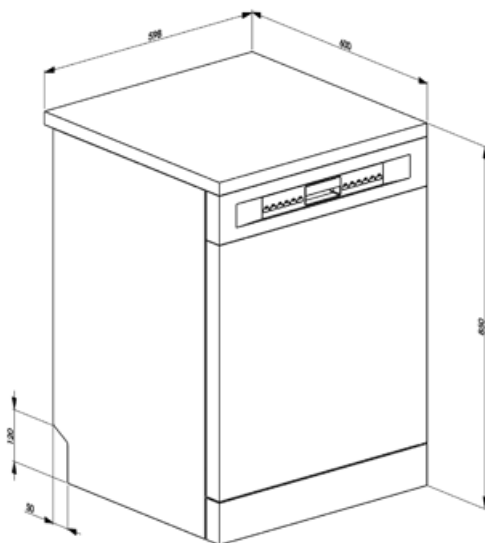

Width (mm)	598 mm
Depth (mm)	600 mm
Product Height (mm)	848 mm
Controls	Electronic
Programme graphics	Symbols
On/off indicator	Yes
Rinse aid indicator	Light
End of cycle indicator	Led on display, with acoustic signal
Auto switch-off	Yes
Washing system	Orbital
Third spray arm	Single
Flood protection system	Total Acquastop

Water supply	Single; cold/hot water max. 60°C - energysave with hot water up to 35%
Max water hardness	100°fH;58°dH
Drying system	Natural condenser drying, with Dry Assist + automatic door opening system at the end of the cycle
Child safety system (door lock)	Yes
Tube material	Stainless steel
Filter	Stainless steel
Concealed heating element	Yes
Hinges	Self balancing with fixed hinges
Adjustable feet	Just for levelling
Back cover	Yes, with covered counterweight
Depth of dishwasher with open door (mm)	1168 mm
Removable top	Yes, with optional KIT

Electrical Connection

Connected power	1800 W	Type of connection	Single-phase
Current	10 A	Power supply cable length	140 cm
Voltage	220-240 V	Plug	(I) Australia
Frequency (Hz)	50 Hz