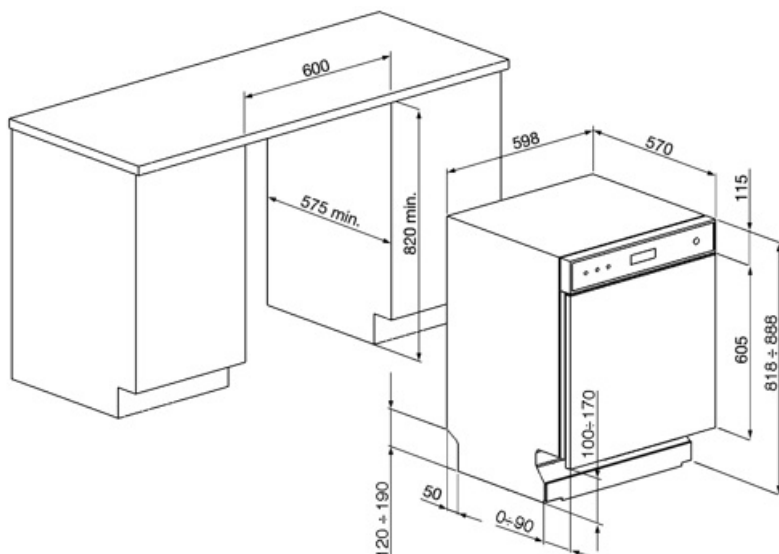

Technical Features

Width (mm)	598 mm	Steam protection	In plastic
Depth (mm)	570 mm	Child safety system (door lock)	Yes
Product Height (mm)	818 mm	Tube material	Stainless steel
Controls	Electronic	Filter	Stainless steel
Programme graphics	Symbols	Concealed heating element	Yes
On/off indicator	Yes	Hinges	Self balancing with fixed hinges
Rinse aid indicator	Light	Min. and max plinth height	100 - 170 mm
End of cycle indicator	Led on display, with acoustic signal	Adjustable feet	7cm, from 820 to 890 mm
Auto switch-off	Yes	Additional gaskets	Yes, with stainless steel plate
Washing system	Orbital	Back cover	Yes
Third spray arm	Single	Depth of dishwasher with open door (mm)	1146 mm
Flood protection system	Total Acquastop	Back feet adjustable from front	Yes
Water supply	Single; cold/hot water max. 60°C - energysave with hot water up to 35%	Adjustable plinth	By height and depth
Max water hardness	100°fH;58°dH	Top cover	In plastic
Drying system	Natural condenser drying, with Dry Assist + automatic door opening system at the end of the cycle		

Electrical Connection

Connected power	1800 W	Type of connection	Single-phase
Current	10 A	Power supply cable length	140 cm
Voltage	220-240 V	Plug	(I) Australia
Frequency (Hz)	50 Hz