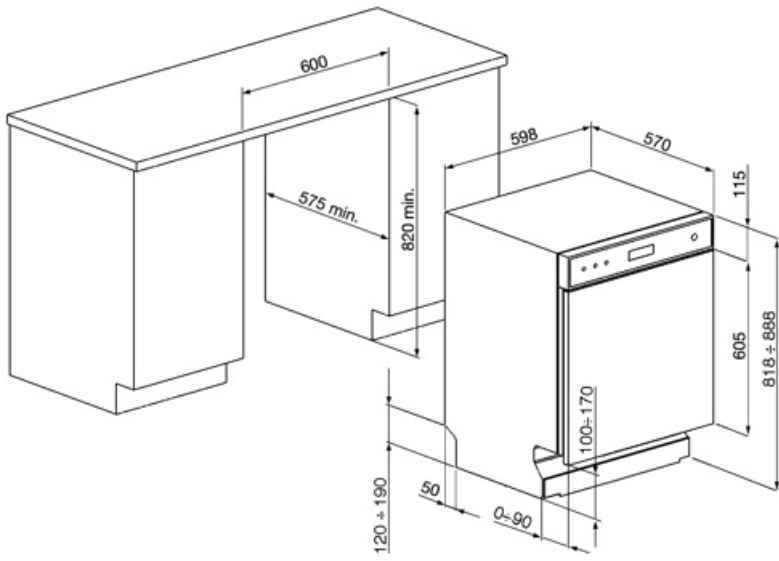

Height adjustment of the upper basket	On three levels	Colour Inner Components	Blue
Largest loadable dish in upper basket	19,0 cm	Cutlery basket	13 place settings sliding

Technical Features

Width (mm)	598 mm	Drying system	Natural condenser drying, with Dry Assist + automatic door opening system at the end of the cycle
Depth (mm)	570 mm	Steam protection	In plastic
Product Height (mm)	818 mm	Child safety system (door lock)	Yes
Controls	Electronic	Tube material	Stainless steel
Programme graphics	Symbols	Filter	Stainless steel
On/off indicator	Yes	Concealed heating element	Yes
Rinse aid indicator	Light	Hinges	Self balancing with fixed hinges
Progress indicator	Yes	Min. and max plinth height	100 - 170 mm
End of cycle indicator	Led on display, with acoustic signal	Adjustable feet	7cm, from 820 to 890 mm
Auto switch-off	Yes	Additional gaskets	Yes, with stainless steel plate
Washing system	Orbital	Back cover	Yes
Third spray arm	Single	Depth of dishwasher with open door (mm)	1146 mm
Flood protection system	Total Acquastop	Back feet adjustable from front	Yes
Water supply	Single; cold/hot water max. 60°C - energysave with hot water up to 35%	Adjustable plinth	By height and depth
Max water hardness	100°FH;58°dH	Top cover	In plastic

Electrical Connection

Connected power	1800 W	Type of connection	Single-phase
Current	10 A	Power supply cable length	140 cm
Voltage	220-240 V	Plug	(I) Australia
Frequency (Hz)	50 Hz		

Compatible Accessories