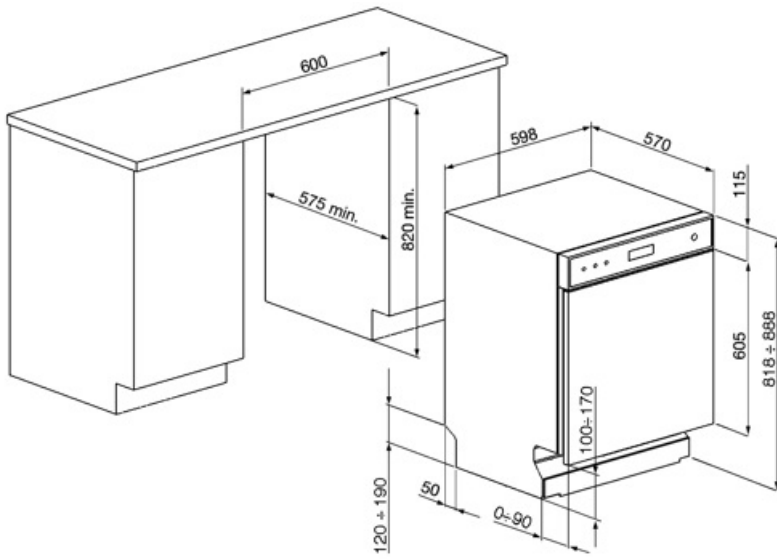

Height adjustment of the upper basket	On three levels	Colour Inner Components	Blue
Largest loadable dish in upper basket	19,0 cm	Cutlery basket	13 place settings sliding

Technical Features

Width (mm)	598 mm	Drying system	Natural condenser drying, with Dry Assist + automatic door opening system at the end of the cycle
Depth (mm)	570 mm	Steam protection	In plastic
Product Height (mm)	818 mm	Child safety system (door lock)	Yes
Controls	Electronic	Tub material	Stainless steel
Programme graphics	Symbols	Filter	Stainless steel
On/off indicator	Yes	Concealed heating element	Yes
Rinse aid indicator	Light	Hinges	Self balancing with fixed hinges
Progress indicator	Yes	Min. and max plinth height	100 - 170 mm
End of cycle indicator	Led on display, with acoustic signal	Adjustable feet	7cm, from 820 to 890 mm
Auto switch-off	Yes	Additional gaskets	Yes, with stainless steel plate
Washing system	Orbital	Back cover	Yes
Third spray arm	Single	Depth of dishwasher with open door (mm)	1146 mm
Flood protection system	Total Acquastop	Back feet adjustable from front	Yes
Water supply	Single; cold/hot water max. 60°C - energysave with hot water up to 35%	Adjustable plinth	By height and depth
Max water hardness	100°fH;58°dH	Top cover	In plastic

Electrical Connection

Connected power	1800 W	Type of connection	Single-phase
Current	10 A	Power supply cable length	140 cm
Voltage	220-240 V	Plug	(I) Australia
Frequency (Hz)	50 Hz		

Compatible Accessories