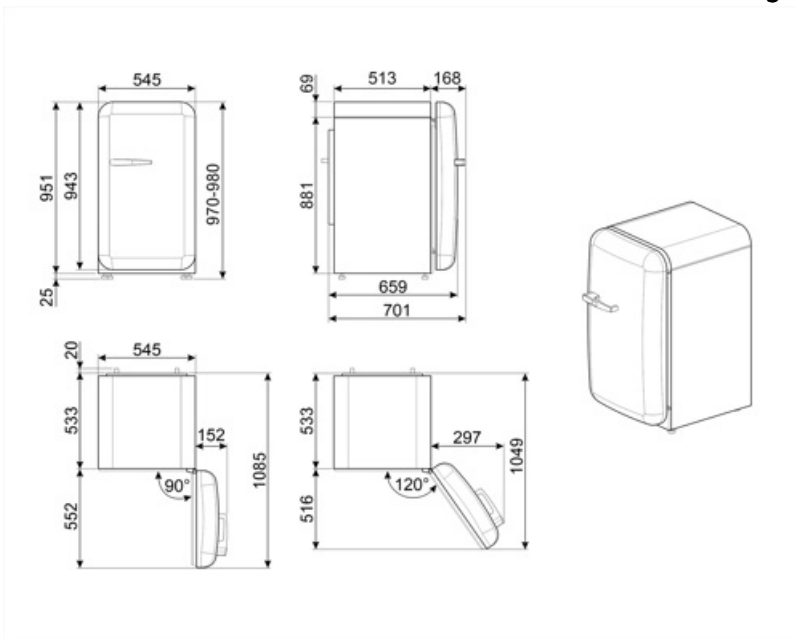

Other technical features

Type of temperature control	Electro-mechanical
No. of compressors	1
Refrigerant gas type	R600a
Type of compressor	Standard
Refrigerant Quantity (gr)	28 g
Foam agent	Cyclopentane

Performance / Energy Label - Reg. 2019

Annual energy consumption	72 kWh/a	Sum of the volumes of the chill compartment(s) and the unfrozen compartment(s)	135 l
Energy efficiency class	D	Airborne acoustical noise emissions	35 dB(A) re 1 pW
Airborne acoustical noise emission class	B	Climate class	SN, N, ST, T
Total net volume	135 l	EI	79 %

Electrical Connection

Plug	(F;E) Schuko	Voltage (V)	220-240 V
Electrical connection rating	50 W	Frequency (Hz)	50 Hz
Current	0,35 A	Power supply cable length	180 cm