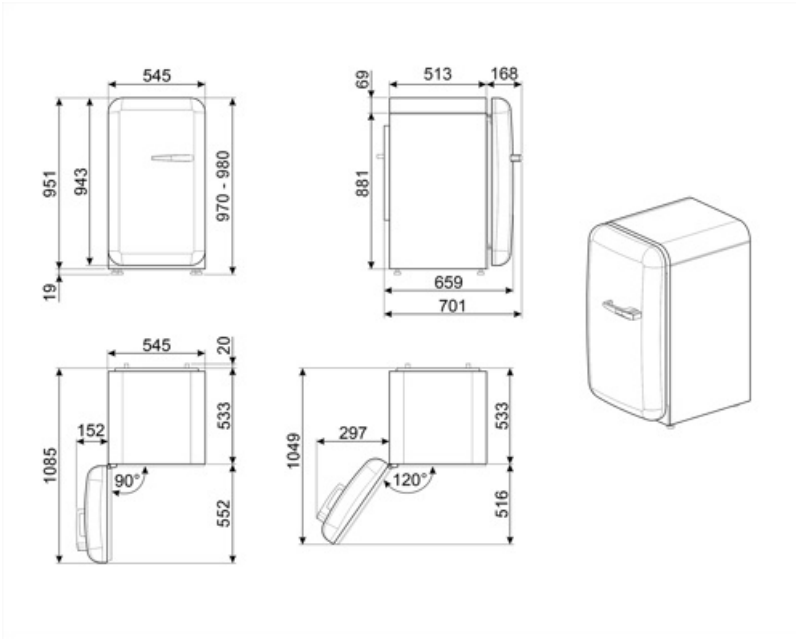

## Logistic Information

Width	545 mm	Product width with maximum doors opening	842 mm
Depth without handle	659 mm	Product depth with handle	701 mm
Height	970 mm	Product depth with doors open at 90°	1085 mm