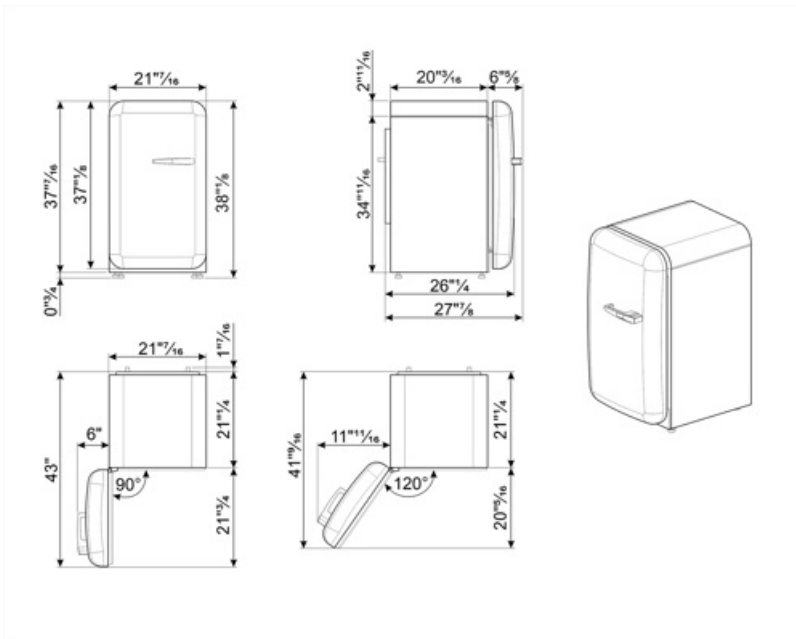

Other technical features

Temperature setting type	Electro-mechanical
No. of compressors	1
Refrigerant gas type	R600a
Compressor type	Standard
Foam agent	Cyclopentane

Performance / Energy Label

Total volume	4.48 cu. ft.	Refrigerator volume	3.85 cu. ft.
Noise level	37 dB(A) re 1 pW	Climatic class	SN, N, ST, T
Freezer capacity	0.64 cu. ft.		

Electrical Connection

Plug	(A) USA & Mexico	Voltage (V)	120 V
Electrical connection rating	110 W	Frequency (Hz)	60 Hz
Current	1,25 A	Power cord length	70 7/8 "