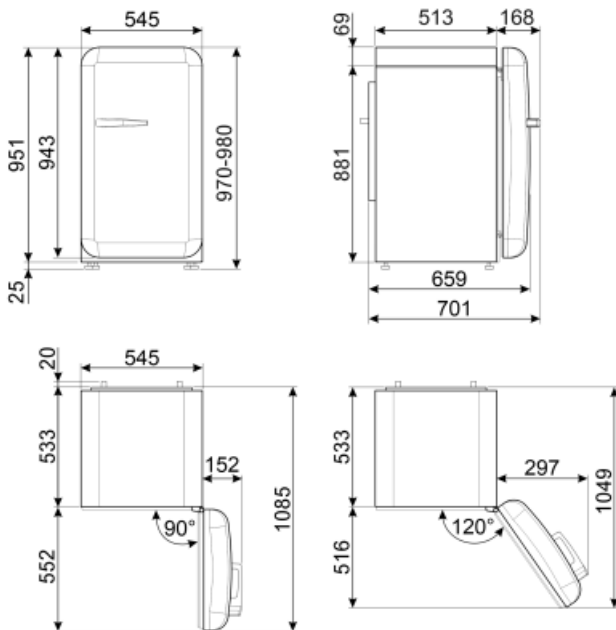

Internal freezer compartment Yes

Other technical features

Temperature setting type	Electro-mechanical
No. of compressors	1
Refrigerant gas type	R600a
Compressor type	Standard
Foam agent	Cyclopentane

Performance / Energy Label NEW

Total volume	4.48 cu. ft.	Refrigerator volume	3.85 cu. ft.
Noise level	37 dB(A) re 1 pW	Climatic class	SN, N, ST, T
Freezer capacity	0.64 cu. ft.		

Electrical Connection

Plug	(A) USA & Mexico	Voltage (V)	120 V
Electrical connection rating	110 W	Frequency (Hz)	60 Hz
Current	1,25 A	Power cord length	70 7/8 "