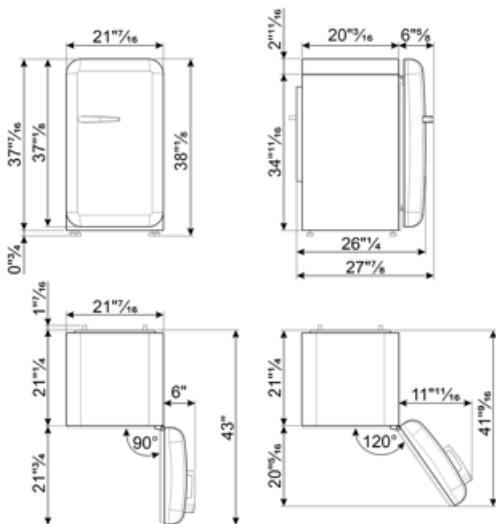

Internal freezer compartment Yes

Other technical features

Temperature setting type	Electro-mechanical
No. of compressors	1
Refrigerant gas type	R600a
Compressor type	Standard
Foam agent	Cyclopentane

Performance / Energy Label

Total volume	4.48 cu. ft.	Refrigerator volume	3.85 cu. ft.
Noise level	37 dB(A) re 1 pW	Climatic class	SN, N, ST, T
Freezer capacity	0.64 cu. ft.		

Electrical Connection

Plug	(A) USA & Mexico	Voltage (V)	120 V
Electrical connection rating	110 W	Frequency (Hz)	60 Hz
Current	1,25 A	Power cord length	70 7/8 "