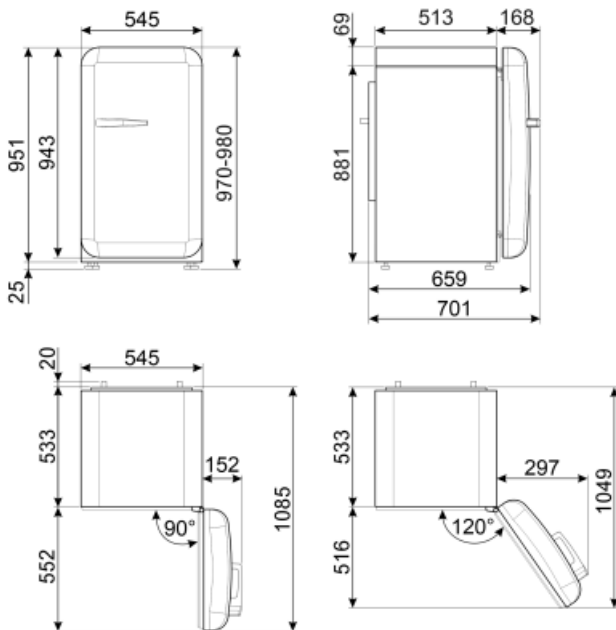

Internal freezer compartment Yes

Other technical features

Temperature setting type	Electro-mechanical
No. of compressors	1
Refrigerant gas type	R600a
Compressor type	Standard
Foam agent	Cyclopentane

Performance / Energy Label NEW

Total volume	4.48 cu. ft.	Refrigerator volume	3.85 cu. ft.
Noise level	37 dB(A) re 1 pW	Climatic class	SN, N, ST, T
Freezer capacity	0.64 cu. ft.		

Electrical Connection

Plug	(A) USA & Mexico	Voltage (V)	120 V
Electrical connection rating	110 W	Frequency (Hz)	60 Hz
Current	1.25 A	Power cord length	70 7/8 "