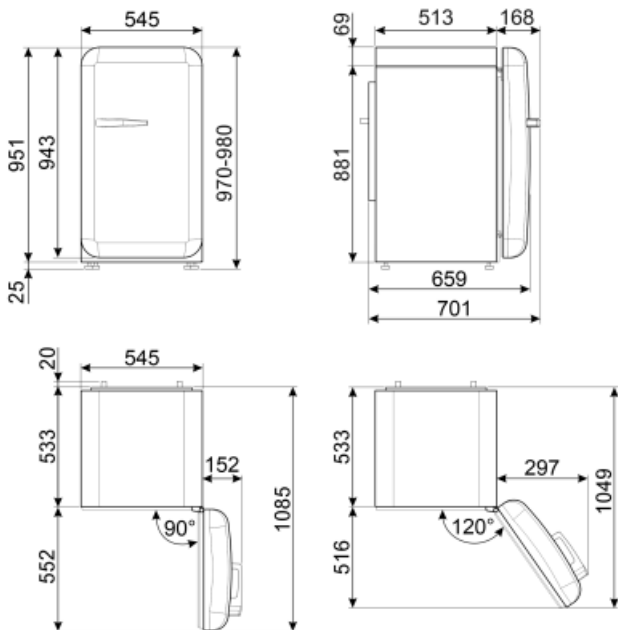

Internal freezer compartment Yes

Other technical features

Temperature setting type	Electro-mechanical
No. of compressors	1
Refrigerant gas type	R600a
Compressor type	Standard
Foam agent	Cyclopentane

Performance / Energy Label NEW

Total volume	4.48 cu. ft.	Refrigerator volume	3.85 cu. ft.
Noise level	37 dB(A) re 1pW	Climatic class	SN, N, ST, T
Freezer capacity	0.64 cu. ft.		

Electrical Connection

Plug	(A) USA & Mexico	Voltage (V)	120 V
Electrical connection rating	110 W	Frequency (Hz)	60 Hz
Current	1.25 A	Power cord length	70 7/8 "