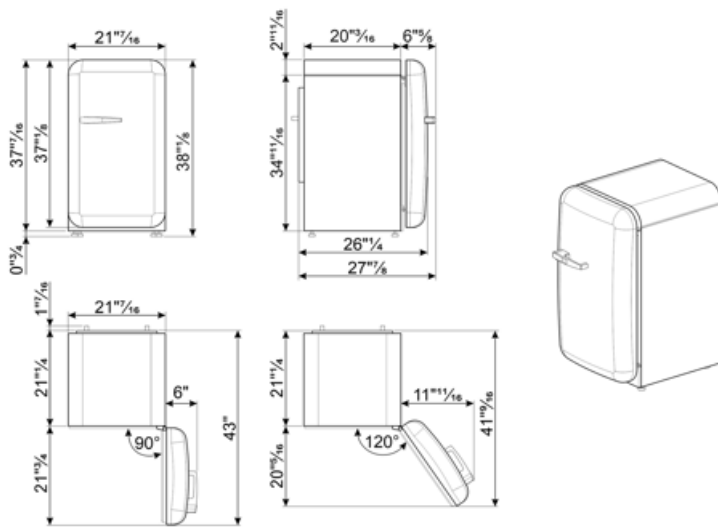

Performance / Energy Label

Total gross volume	4.5 cu. ft.	Refrigerator volume	3.8 cu. ft.
Noise level	37 dB(A) re 1 pW	Climatic class	SN, N, ST, T
Freezer capacity	0.6 cu. ft.		

Electrical Connection

Electrical connection rating	110 W	Frequency (Hz)	60 Hz
Current	1,25 A	Power cord length	70 7/8 "
Voltage (V)	120 V	Plug	(B) NEMA 5-15P

Logistic Information

Width	21 7/16 "	Width with doors open at 90°	33 1/8 "
Depth without handle	25 15/16 "	Product depth (handle included)	27 5/8 "
Height	38 3/16 "	Depth with door open at 90°	42 11/16 "