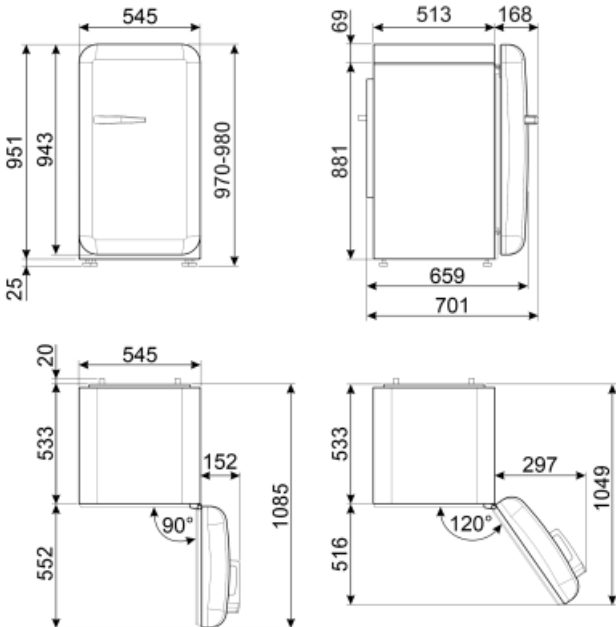

Internal freezer compartment Yes

Other technical features

Temperature setting type	Electro-mechanical
No. of compressors	1
Refrigerant gas type	R600a
Compressor type	Standard
Foam agent	Cyclopentane

Performance / Energy Label NEW

Noise level	37 dB(A) re 1pW	Refrigerator volume	3.85 cu. ft.
Freezer capacity	0.64 cu. ft.	Climatic class	SN, N, ST, T

Electrical Connection

Plug	(A) USA & Mexico	Voltage (V)	120 V
Electrical connection rating	110 W	Frequency (Hz)	60 Hz
Current	1.25 A	Power cord length	70 7/8 "