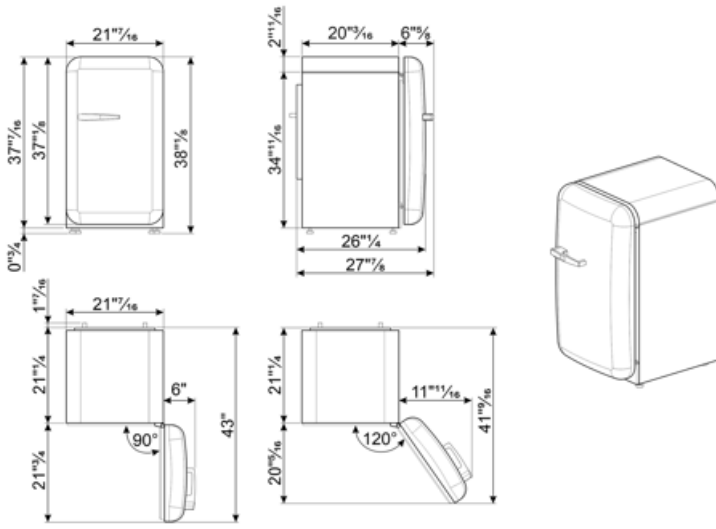

## Logistic Information

---

<b>Width</b>	21 7/16 "	<b>Width with doors open at 90°</b>	33 1/8 "
<b>Depth without handle</b>	25 15/16 "	<b>Product depth (handle included)</b>	27 5/8 "
<b>Height</b>	38 3/16 "	<b>Depth with door open at 90°</b>	42 11/16 "