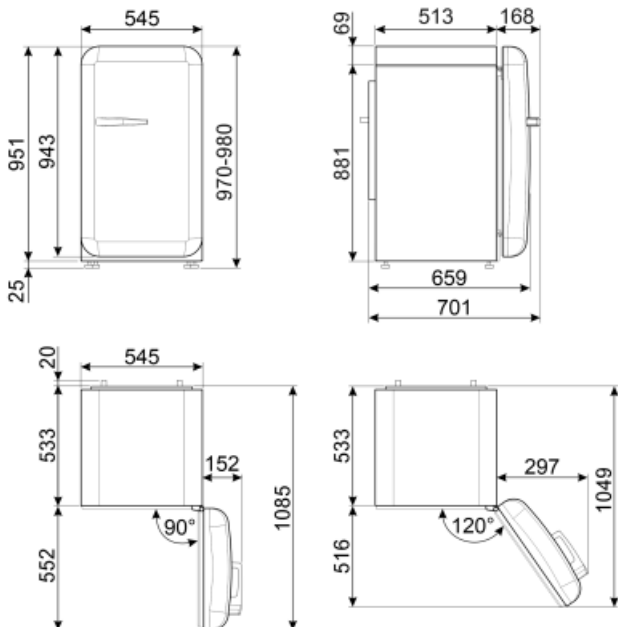

Internal freezer compartment Yes

Other technical features

Temperature setting type	Electro-mechanical
No. of compressors	1
Refrigerant gas type	R600a
Compressor type	Standard
Foam agent	Cyclopentane

Performance / Energy Label NEW

Noise level	37 dB(A) re 1 pW	Refrigerator volume	3.85 cu. ft.
Freezer capacity	0.64 cu. ft.	Climatic class	SN, N, ST, T

Electrical Connection

Plug	(A) USA & Mexico	Voltage (V)	120 V
Electrical connection rating	110 W	Frequency (Hz)	60 Hz
Current	1,25 A	Power cord length	70 7/8 "