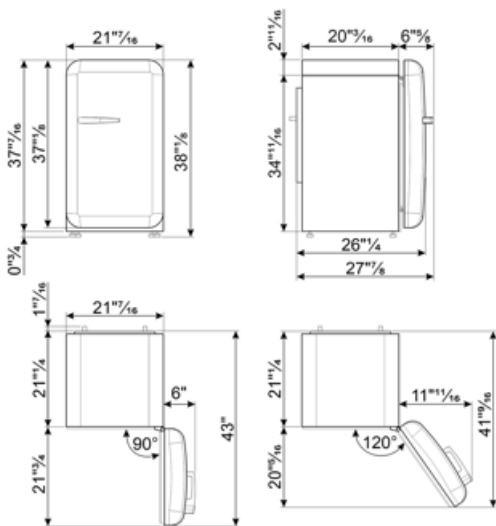

Internal freezer compartment   Yes

Other technical features

Temperature setting type	Electro-mechanical
No. of compressors	1
Refrigerant gas type	R600a
Compressor type	Standard
Foam agent	Cyclopentane

Performance / Energy Label

Noise level	37 dB(A) re 1 pW	Refrigerator volume	3.85 cu. ft.
Freezer capacity	0.64 cu. ft.	Climatic class	SN, N, ST, T

Electrical Connection

Plug	(A) USA & Mexico	Voltage (V)	120 V
Electrical connection rating	110 W	Frequency (Hz)	60 Hz
Current	1,25 A	Power cord length	70 7/8 "