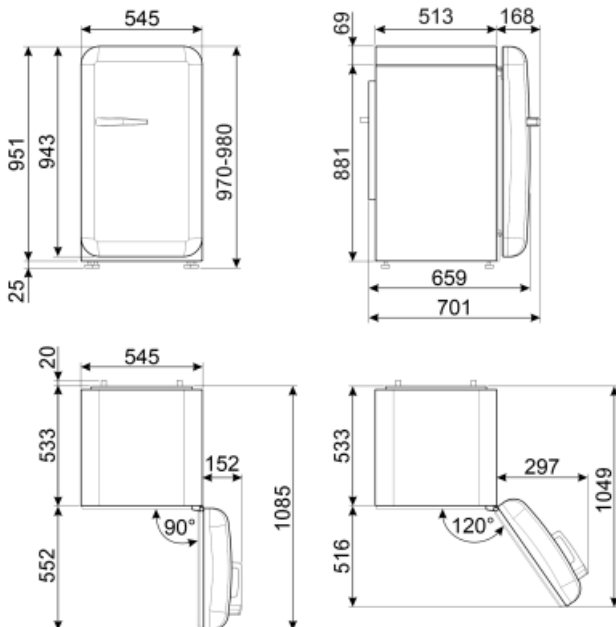

Internal freezer compartment Yes

Other technical features

Temperature setting type	Electro-mechanical
No. of compressors	1
Refrigerant gas type	R600a
Compressor type	Standard
Foam agent	Cyclopentane

Performance / Energy Label NEW

Noise level	37 dB(A) re 1 pW	Refrigerator volume	3.85 cu. ft.
Freezer capacity	0.64 cu. ft.	Climatic class	SN, N, ST, T

Electrical Connection

Plug	(A) USA & Mexico	Voltage (V)	120 V
Electrical connection rating	110 W	Frequency (Hz)	60 Hz
Current	1,25 A	Power cord length	70 7/8 "