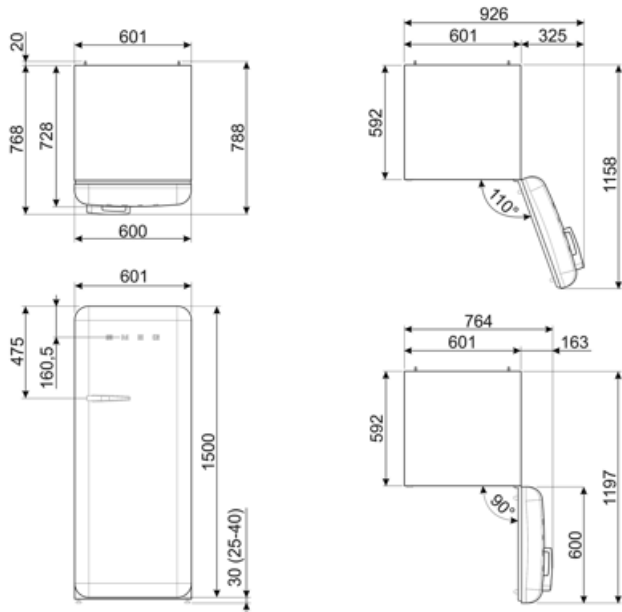

Logistic Information

| | | | |
|----------------------|---------|--|---------|
| Width | 601 mm | Product width with maximum doors opening | 926 mm |
| Depth without handle | 728 mm | Product depth with handle | 768 mm |
| Height | 1530 mm | Product depth with doors open at 90° | 1197 mm |