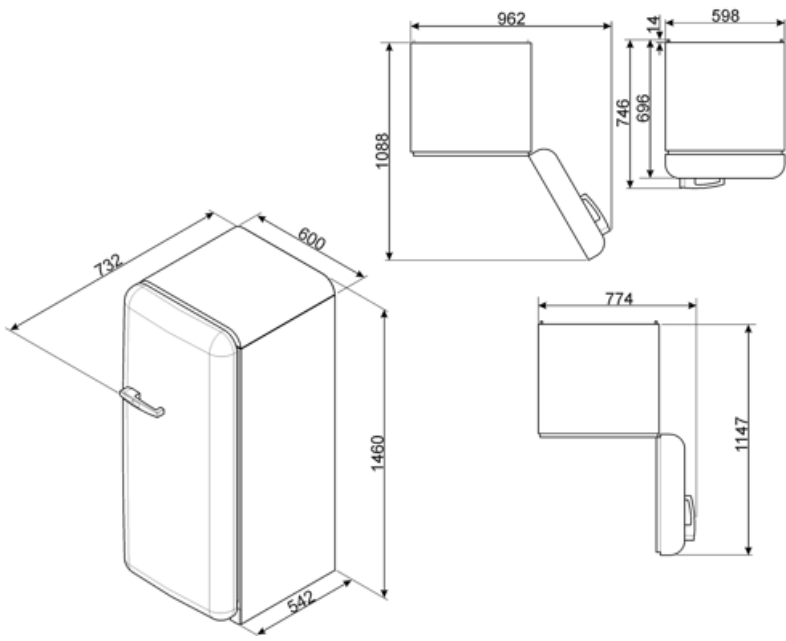

FAB28UR-DG

Product Family	Refrigerator
Installation	Free standing
Category	One Door
Reference width	Until 60 cm
Reference height	100 - 160 cm
Hinge position	Right

Aesthetics

Aesthetic	50's Style	Handle colour	Gold
Colour	Decorated / Special	Logo colour	Gold
Serie	Frigoriferi d'arte	Side material	Steel
Material	Heat-moulded	Side colour	Decorated / Special
Collaborations	Smeg & Dolce&Gabbana	Logo	Applied

Refrigerator Inner Door

No. of door shelves with transparent cover	2	No. of bottle shelves	1
Number of adjustable door shelves	1	Bottle shelves with wire support	Yes

Adjustable door shelves with wire support Yes

Electrical Connection

Current	2 A	Power supply cable length	70 7/8 "
Voltage (V)	120 V	Plug	(B) NEMA 5-15P
Frequency (Hz)	60 Hz		

Logistic Information

Width	23 11/16 "	Product width with maximum doors opening	37 7/8 "
Depth without handle	26 7/8 "	Product depth with handle	28 13/16 "
Height	57 1/2 "	Product depth with doors open at 90°	45 3/16 "