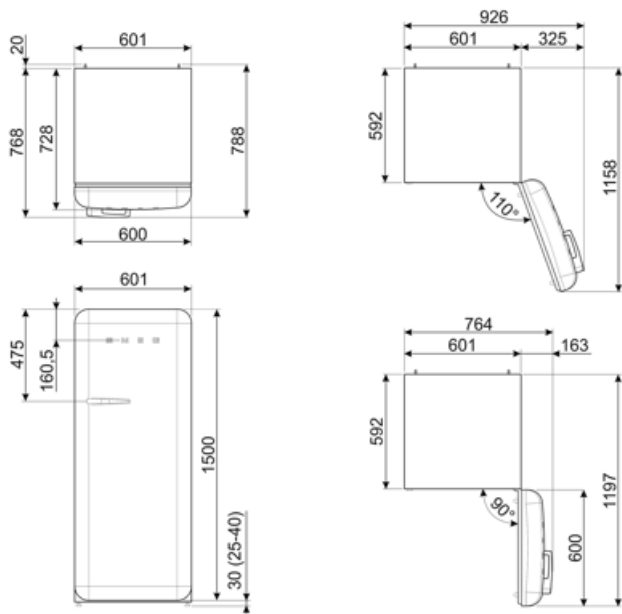

Plug (A) USA e Messico

Frequency (Hz)

50/60 Hz

Current 2,2 A

Power supply cable length

70 7/8 "

Voltage (V) 120 V

Symbols glossary (TT)