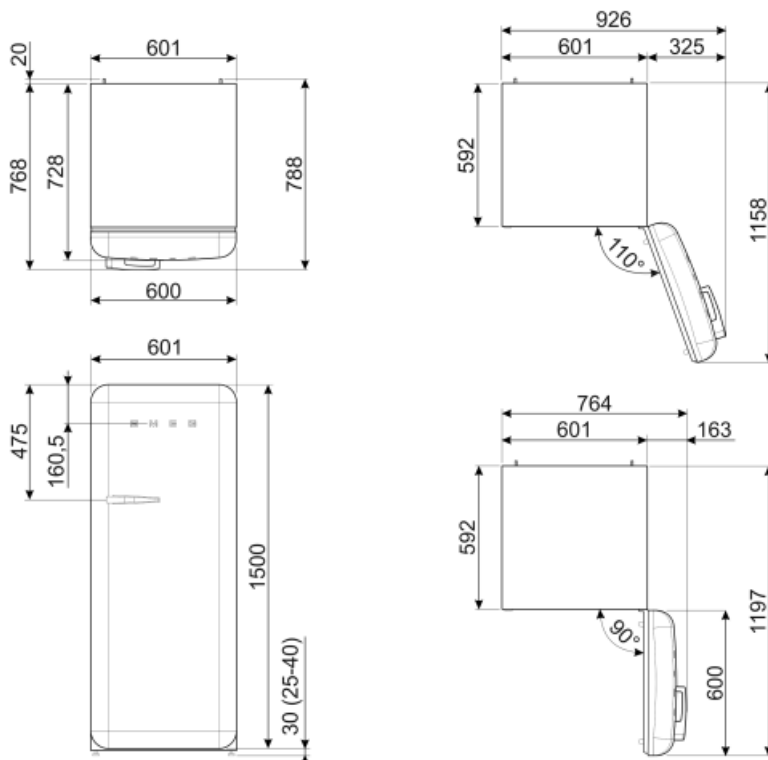

Plug (A) USA e Messico

Frequency (Hz)

50/60 Hz

Current 2,2 A

Power supply cable length

70 7/8 "

Voltage (V) 120 V

Symbols glossary (TT)