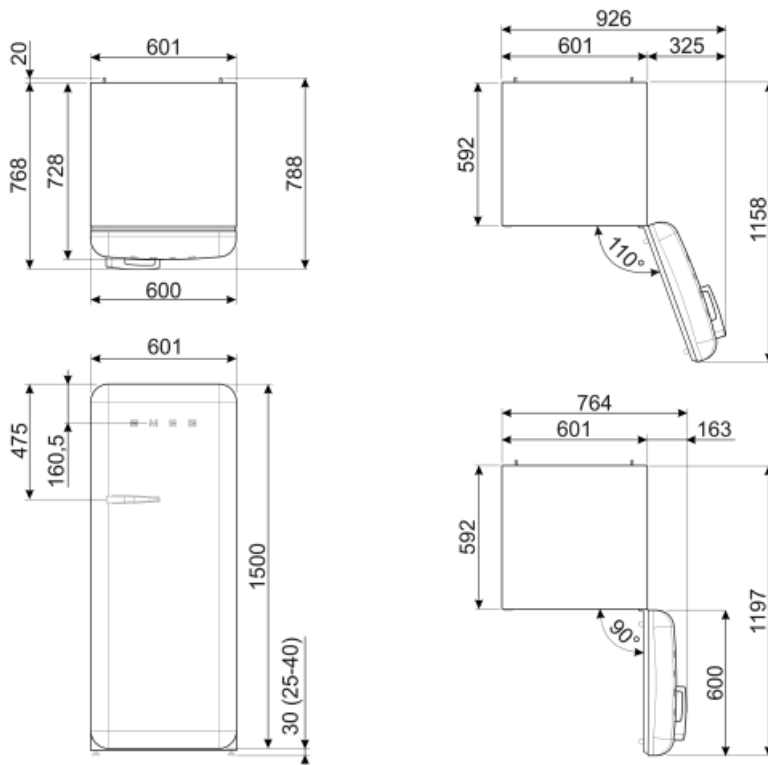

## Refrigerator Inner Door

No. of door shelves with transparent cover	2	No. of bottle shelves	1
Number of adjustable door shelves	2	Door bin with wire support	Yes

Adjustable door bins with wire support Yes

## Freezer features

Internal freezer compartment Yes