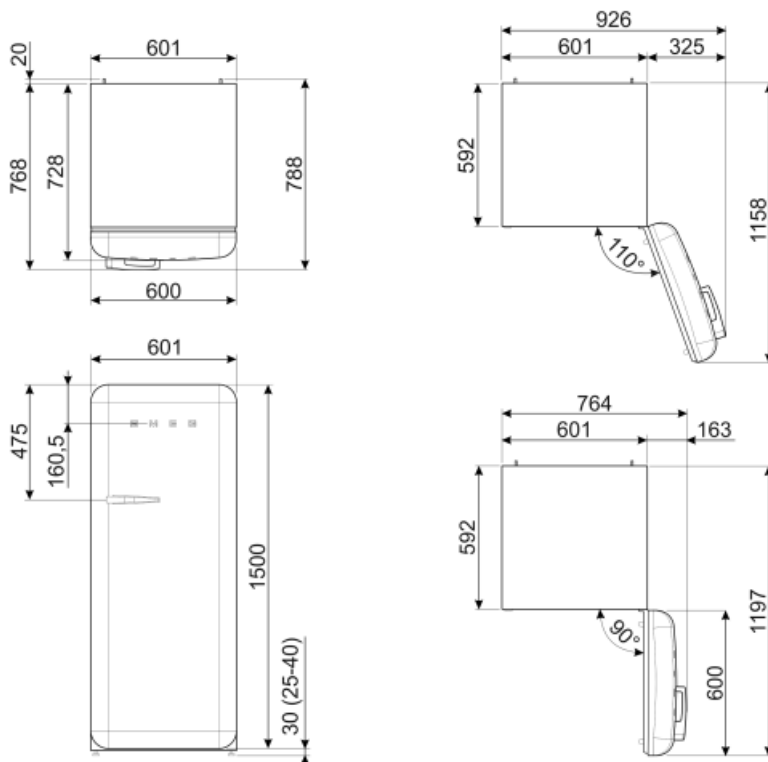

Electrical Connection

Plug	(A) USA e Messico	Frequency (Hz)	50/60 Hz
Current	2,2 A	Power supply cable length	70 7/8 "
Voltage (V)	120 V		

Symbols glossary (TT)

The automatic defrost system works by automatically defrosting at regular intervals eliminating the need to defrost altogether.