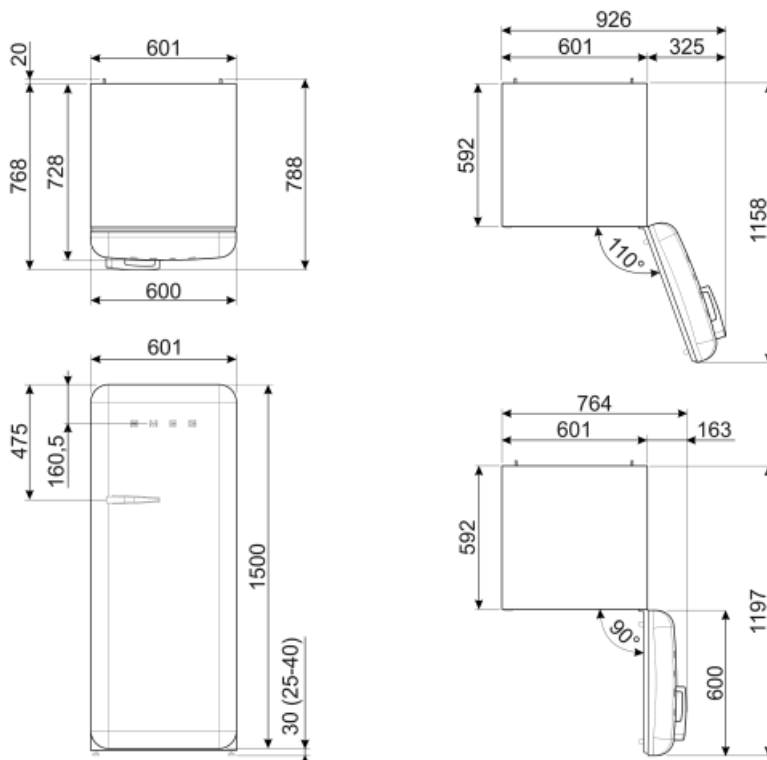

Refrigerator Inner Door

No. of door shelves with transparent cover	2	No. of bottle shelves	1
Number of adjustable door shelves	2	Bottle shelves with wire support	Yes

Adjustable door shelves Yes
with wire support

Electrical Connection

Plug	(A) USA e Messico	Frequency (Hz)	50/60 Hz
Current	2.2 A	Power supply cable length	70 7/8 "
Voltage (V)	120 V		

Symbols glossary (TT)

The automatic defrost system works by automatically defrosting at regular intervals eliminating the need to defrost altogether.