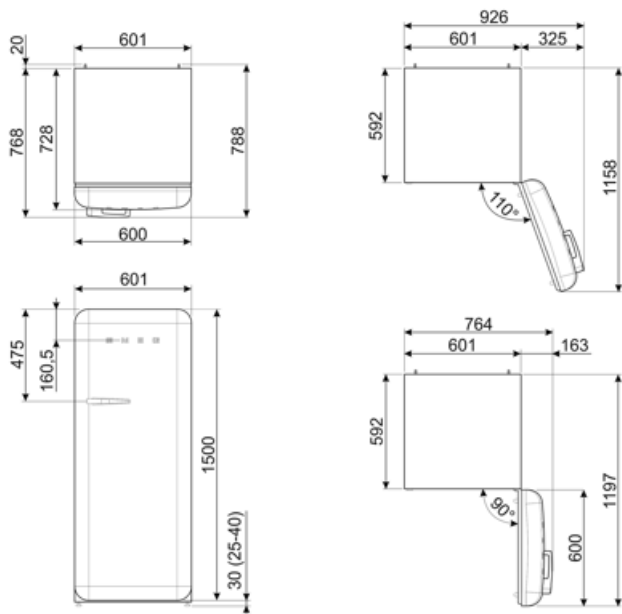

Refrigerator Inner Door

No. of door shelves with transparent cover	2	No. of bottle shelves	1
Number of adjustable door shelves	2	Bottle shelves with wire support	Yes

Adjustable door shelves Yes
with wire support

Electrical Connection

Plug	(A) USA e Messico	Frequency (Hz)	50/60 Hz
Current	2.2 A	Power supply cable length	70 7/8 "
Voltage (V)	120 V		

Symbols glossary (TT)

The automatic defrost system works by automatically defrosting at regular intervals eliminating the need to defrost altogether.