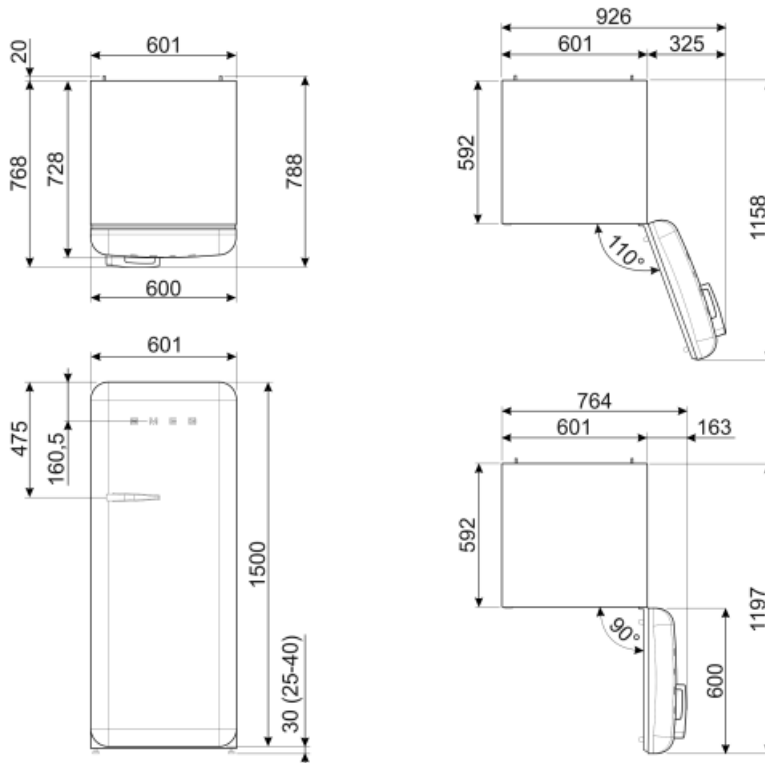

Refrigerator Inner Door

No. of door shelves with transparent cover	2	No. of bottle shelves	1
Number of adjustable door shelves	2	Door bin with wire support	Yes
Adjustable door bins with wire support	Yes		

Electrical Connection

Plug	(A) USA & Mexico	Frequency (Hz)	50/60 Hz
Current	2,2 A	Power cord length	70 7/8 "
Voltage (V)	120 V		

Symbols glossary (TT)

The automatic defrost system works by automatically defrosting at regular intervals eliminating the need to defrost altogether.