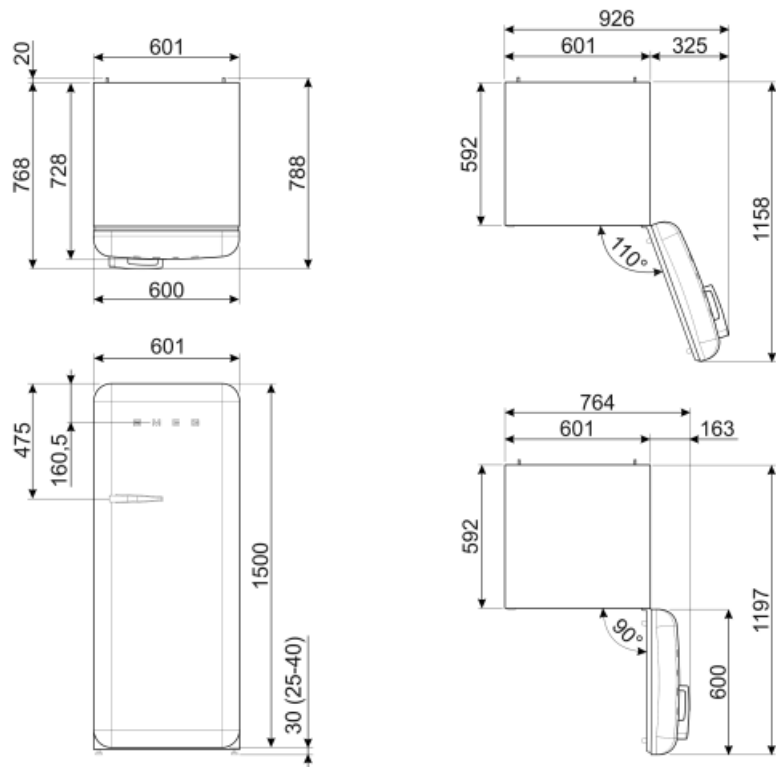

Refrigerator Inner Door

No. of door shelves with transparent cover	2	No. of bottle shelves	1
Number of adjustable door shelves	2	Bottle shelves with wire support	Yes

Adjustable door shelves with wire support Yes

Performance / Energy Label - Reg. 2019

Sum of the volumes of the frozen compartment(s) 0.00 cu. ft.

Electrical Connection

Plug	(A) USA e Messico	Frequency (Hz)	50/60 Hz
Current	2.2 A	Power supply cable length	70 7/8 "
Voltage (V)	120 V		