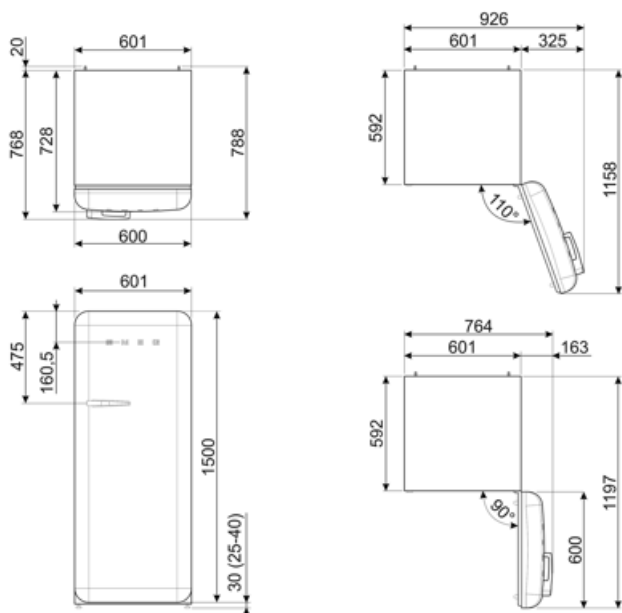

Refrigerator Inner Door

No. of door shelves with transparent cover	2	No. of bottle shelves	1
Number of adjustable door shelves	2	Bottle shelves with wire support	Yes

Adjustable door shelves Yes
with wire support

Performance / Energy Label - Reg. 2019

Sum of the volumes of the frozen compartment(s) 0.00 cu. ft.

Electrical Connection

Plug	(A) USA e Messico	Frequency (Hz)	50/60 Hz
Current	2,2 A	Power supply cable length	70 7/8 "
Voltage (V)	120 V		