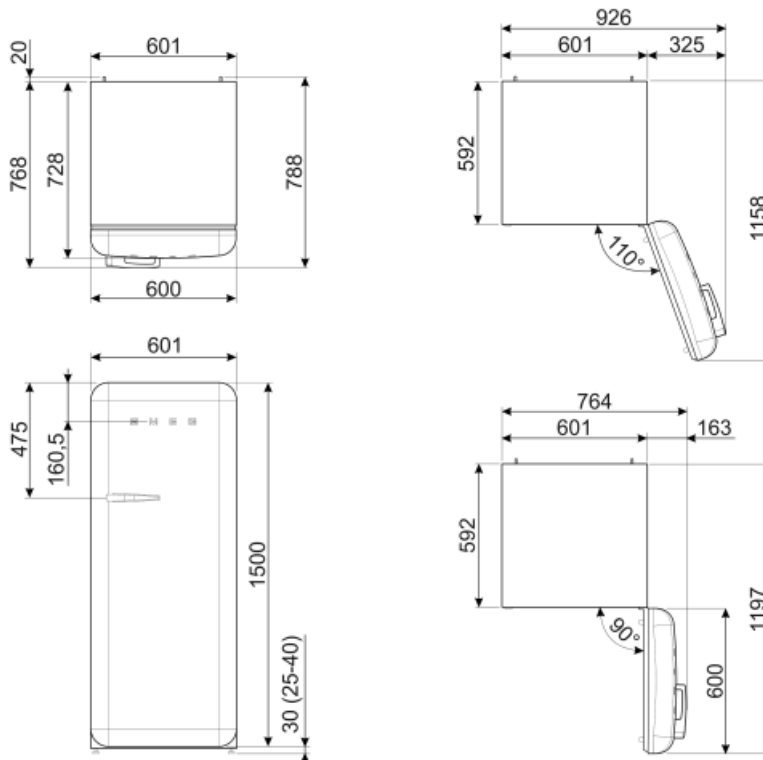

Freezer features

Internal freezer compartment Yes

Other technical features

Door open alarm	Acoustic and visual
Temperature setting type	Electronic
No. of compressors	1
Refrigerant gas type	R600a
Compressor type	Inverter
Foam agent	Cyclopentane

Performance / Energy Label NEW

Freezer volume 0.00 cu. ft.

Electrical Connection

Plug	(A) USA & Mexico	Frequency (Hz)	50/60 Hz
Current	2.2 A	Power cord length	70 7/8 "
Voltage (V)	120 V