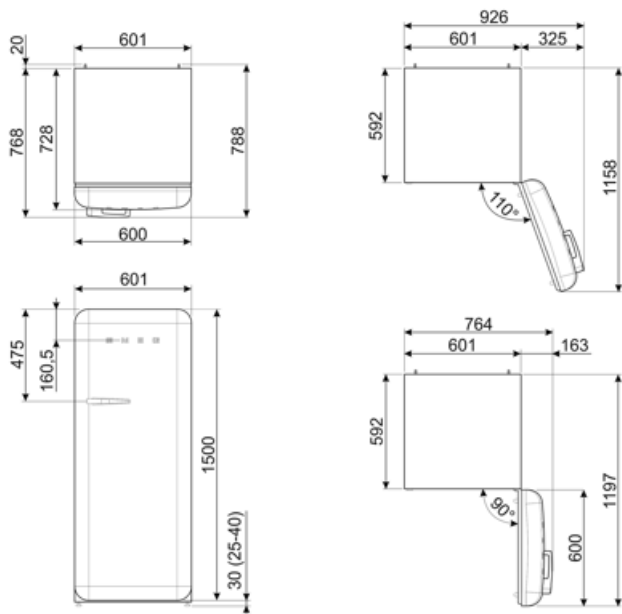

Electrical Connection

Plug	(A) USA e Messico	Frequency (Hz)	50/60 Hz
Current	2,2 A	Power supply cable length	70 7/8 "
Voltage (V)	120 V		

Symbols glossary

- | | |
|---|---|
|  <p>4 stars freezing compartment for better food preservation.</p> |  <p>The automatic defrost system works by automatically defrosting at regular intervals eliminating the need to defrost altogether.</p> |
|  <p>A+++: Appliances with this symbol can reduce energy consumption by a further 30% from the standard A energy rating.</p> |  <p>LED interior lighting: is a more energy efficient and long lasting way of illuminating the interior of the appliance.</p> |
|  <p>Life Plus 0°C: The temperature in the Lifeplus compartments is kept at 0°C, which preserves fresh meat and fish longer.</p> |  <p>Smeg's evolution towards more intelligent and eco-friendly models has led to the choice of Inverter technology, which significantly reduces consumption.</p> |