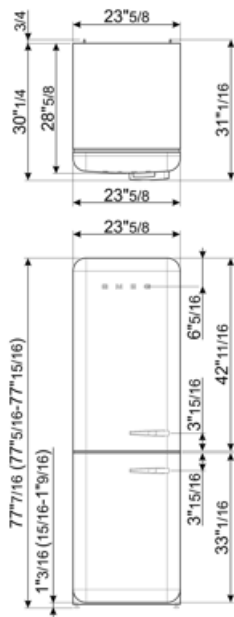

Foam agent

Cyclopentane

Performance / Energy Label

Noise level 37 dB(A) re 1 pW

Freezer capacity 4.0 cu. ft.

Electrical Connection

Electrical connection rating	127 W	Frequency (Hz)	50/60 Hz
Current	1,2 A	Power cord length	70 7/8 "
Voltage (V)	115 V	Plug	(B) NEMA 5-15P

Logistic Information

Width	23 11/16 "	Width with doors open at 90°	36 7/16 "
Depth without handle	28 11/16 "	Product depth (handle included)	30 1/4 "
Height	77 1/2 "	Depth with door open at 90°	47 1/8 "