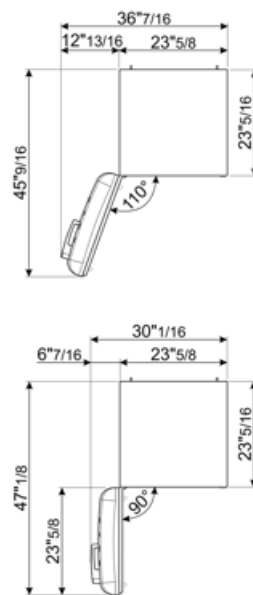

Foam agent

Cyclopentane

Performance / Energy Label

Noise level 37 dB(A) re 1 pW

Freezer capacity 4.0 cu. ft.

Electrical Connection

Electrical connection rating	127 W	Frequency (Hz)	50/60 Hz
Current	1,2 A	Power cord length	70 7/8 "
Voltage (V)	115 V	Plug	(B) NEMA 5-15P

Logistic Information

Width	23 11/16 "	Width with doors open at 90°	36 7/16 "
Depth without handle	28 11/16 "	Product depth (handle included)	30 1/4 "
Height	77 1/2 "	Depth with door open at 90°	47 1/8 "