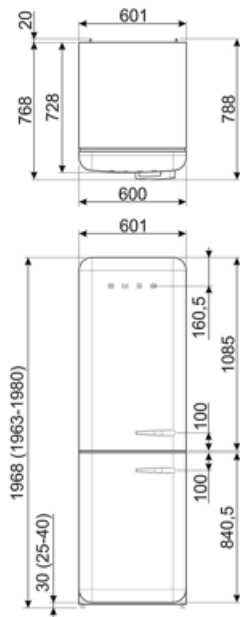

Electrical Connection

Plug	(A) USA e Messico	Voltage (V)	115 V
Electrical connection rating	127 W	Frequency (Hz)	50/60 Hz
Current	1,2 A	Power supply cable length	70 7/8 "