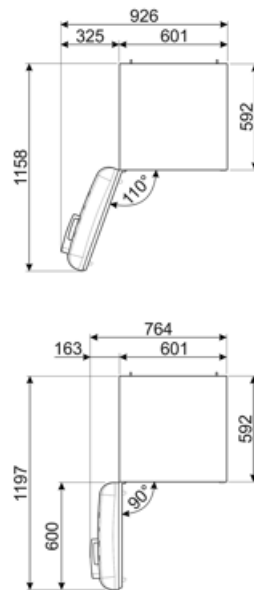

Electrical Connection

Plug	(A) USA e Messico	Voltage (V)	115 V
Electrical connection rating	127 W	Frequency (Hz)	50/60 Hz
Current	1,2 A	Power supply cable length	70 7/8 "