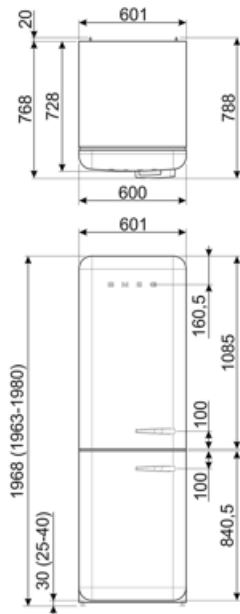

Performance / Energy Label - Reg. 2019

Airborne acoustical noise emissions	37 dB(A) re 1 pW	Gross volume frozen food compartment	4.0 cu. ft.
--	------------------	---	-------------

Electrical Connection

Electrical connection rating	127 W	Frequency (Hz)	50/60 Hz
Current	1,2 A	Power supply cable length	70 7/8 "
Voltage (V)	115 V	Plug	(B) NEMA 5-15P

Logistic Information

Width	23 11/16 "	Product width with maximum doors opening	36 7/16 "
Depth without handle	28 11/16 "	Product depth with handle	30 1/4 "
Height	77 1/2 "	Product depth with doors open at 90°	47 1/8 "