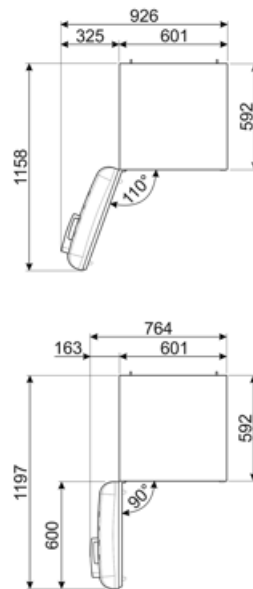

Performance / Energy Label - Reg. 2019

Airborne acoustical noise emissions	37 dB(A) re 1 pW	Gross volume frozen food compartment	4.0 cu. ft.
--	------------------	---	-------------

Electrical Connection

Electrical connection rating	127 W	Frequency (Hz)	50/60 Hz
Current	1,2 A	Power supply cable length	70 7/8 "
Voltage (V)	115 V	Plug	(B) NEMA 5-15P

Logistic Information

Width	23 11/16 "	Product width with maximum doors opening	36 7/16 "
Depth without handle	28 11/16 "	Product depth with handle	30 1/4 "
Height	77 1/2 "	Product depth with doors open at 90°	47 1/8 "