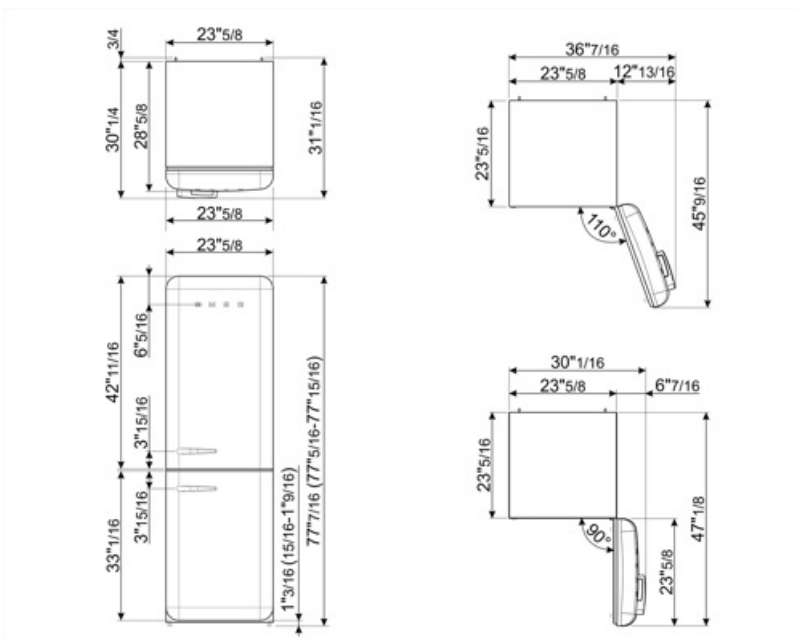

Foam agent

Cyclopentane

Performance / Energy Label

Noise level 37 dB(A) re 1 pW

Freezer capacity 4.0 cu. ft.

Electrical Connection

Electrical connection rating	127 W	Frequency (Hz)	50/60 Hz
Current	1.2 A	Power cord length	70 7/8 "
Voltage (V)	115 V	Plug	(B) NEMA 5-15P

Logistic Information

Width	23 11/16 "	Width with doors open at 90°	36 7/16 "
Depth without handle	28 11/16 "	Product depth (handle included)	30 1/4 "
Height	77 1/2 "	Depth with door open at 90°	47 1/8 "