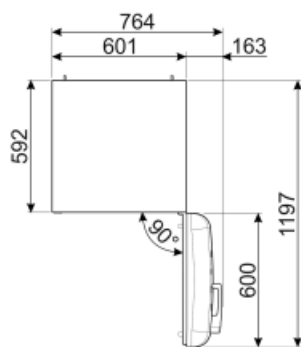

Airborne acoustical
noise emissions 37 dB(A) re 1 pW

Gross volume frozen
food compartment

3.99 cu. ft.

Electrical Connection

| | | | |
|-------------------------------------|-------------------|----------------------------------|----------|
| Plug | (A) USA e Messico | Voltage (V) | 115 V |
| Electrical connection rating | 127 W | Frequency (Hz) | 50/60 Hz |
| Current | 1,2 A | Power supply cable length | 70 7/8 " |