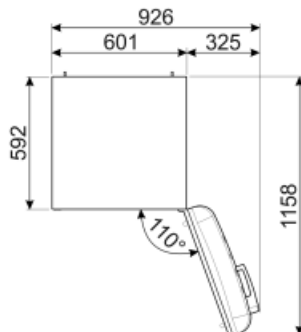

Airborne acoustical
noise emissions 37 dB(A) re 1 pW

Gross volume frozen
food compartment

3.99 cu. ft.

Electrical Connection

| | | | |
|-------------------------------------|-------------------|----------------------------------|----------|
| Plug | (A) USA e Messico | Voltage (V) | 115 V |
| Electrical connection rating | 127 W | Frequency (Hz) | 50/60 Hz |
| Current | 1,2 A | Power supply cable length | 70 7/8 " |