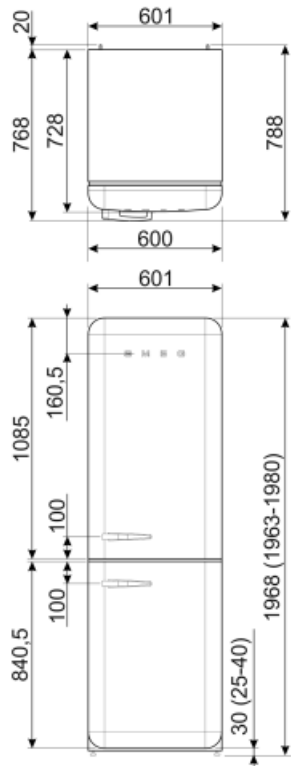

Airborne acoustical
noise emissions 37 dB(A) re 1 pW

Gross volume frozen
food compartment

3.99 cu. ft.

Electrical Connection

| | | | |
|-------------------------------------|-------------------|----------------------------------|----------|
| Plug | (A) USA e Messico | Voltage (V) | 115 V |
| Electrical connection rating | 127 W | Frequency (Hz) | 50/60 Hz |
| Current | 1,2 A | Power supply cable length | 70 7/8 " |