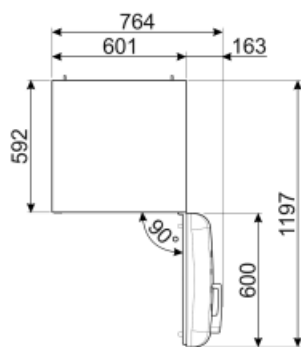

Plug	(A) USA e Messico	Voltage (V)	115 V
Electrical connection rating	127 W	Frequency (Hz)	50/60 Hz
Current	1.2 A	Power supply cable length	70 7/8 "