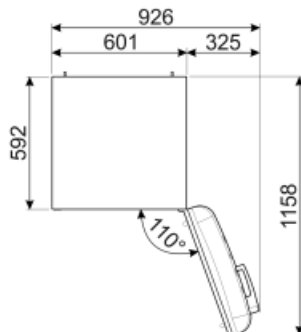

Plug	(A) USA e Messico	Voltage (V)	115 V
Electrical connection rating	127 W	Frequency (Hz)	50/60 Hz
Current	1.2 A	Power supply cable length	70 7/8 "