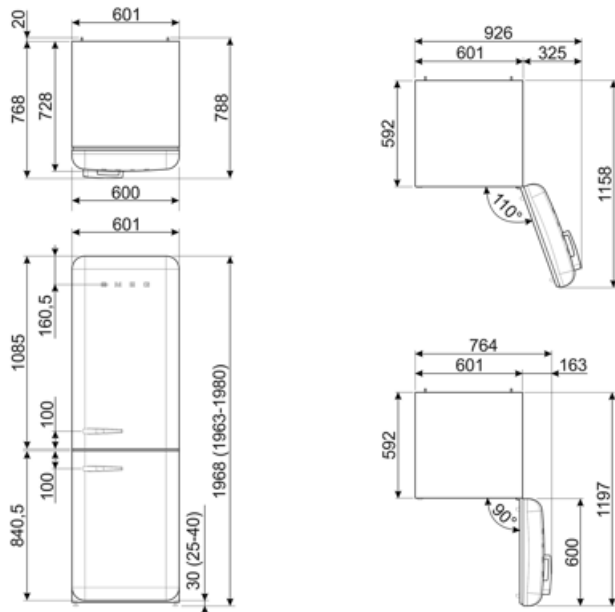

## Performance / Energy Label - Reg. 2019

Airborne acoustical noise emissions	37 dB(A) re 1 pW	Gross volume frozen food compartment	4.0 cu. ft.
-------------------------------------	------------------	--------------------------------------	-------------

## Logistic Information

Width	23 11/16 "	Product width with maximum doors opening	36 7/16 "
Depth without handle	28 11/16 "	Product depth with handle	30 1/4 "
Height	77 1/2 "	Product depth with doors open at 90°	47 1/8 "