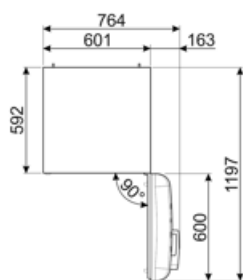

Gross volume frozen
food compartment

3.99 cu. ft.

Electrical Connection

Plug	(A) USA e Messico	Voltage (V)	115 V
Electrical connection rating	127 W	Frequency (Hz)	50/60 Hz
Current	1.2 A	Power supply cable length	70 7/8 "