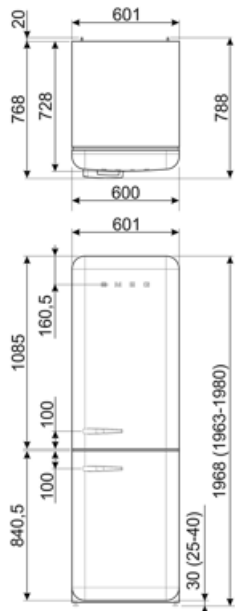

Gross volume frozen
food compartment

3.99 cu. ft.

Electrical Connection

Plug	(A) USA e Messico	Voltage (V)	115 V
Electrical connection rating	127 W	Frequency (Hz)	50/60 Hz
Current	1.2 A	Power supply cable length	70 7/8 "