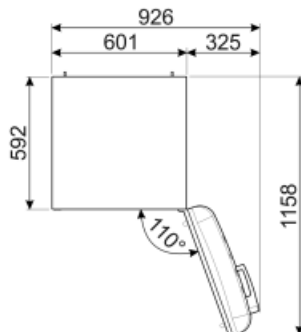

Airborne acoustical noise emissions 37 dB(A) re 1pW

Gross volume frozen food compartment

3.99 cu. ft.

Electrical Connection

| | | | |
|-------------------------------------|-------------------|----------------------------------|----------|
| Plug | (A) USA e Messico | Voltage (V) | 115 V |
| Electrical connection rating | 127 W | Frequency (Hz) | 50/60 Hz |
| Current | 1,2 A | Power supply cable length | 70 7/8 " |