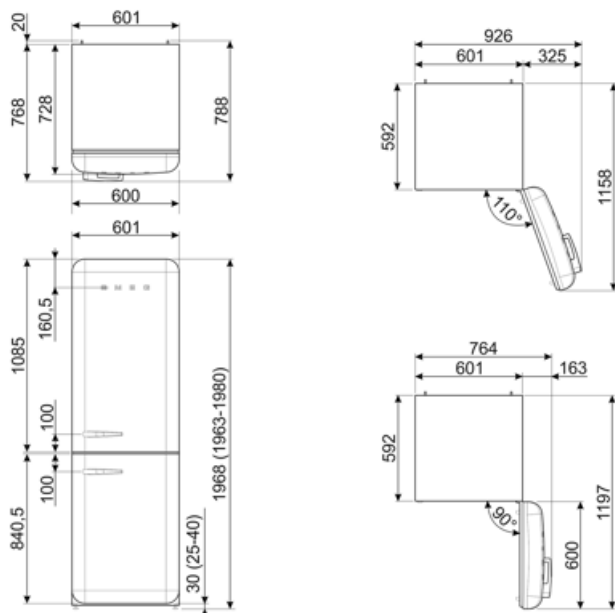

Performance / Energy Label - Reg. 2019

Airborne acoustical noise emissions	37 dB(A) re 1 pW	Gross volume frozen food compartment	4.0 cu. ft.
-------------------------------------	------------------	--------------------------------------	-------------

Electrical Connection

Electrical connection rating	127 W	Frequency (Hz)	50/60 Hz
Current	1,2 A	Power supply cable length	70 7/8 "
Voltage (V)	115 V	Plug	(B) NEMA 5-15P

Logistic Information

Width	23 11/16 "	Product width with maximum doors opening	36 7/16 "
Depth without handle	28 11/16 "	Product depth with handle	30 1/4 "
Height	77 1/2 "	Product depth with doors open at 90°	47 1/8 "