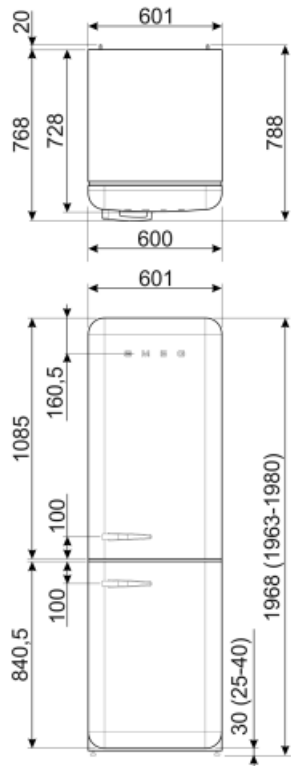

## Performance / Energy Label - Reg. 2019

Airborne acoustical  
noise emissions 37 dB(A) re 1 pW

Gross volume frozen  
food compartment

3.99 cu. ft.

## Electrical Connection

<b>Plug</b>	(A) USA e Messico	<b>Voltage (V)</b>	115 V
<b>Electrical connection rating</b>	127 W	<b>Frequency (Hz)</b>	50/60 Hz
<b>Current</b>	1.2 A	<b>Power supply cable length</b>	70 7/8 "