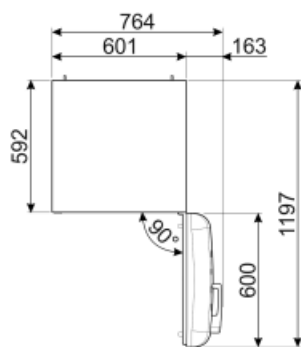

Airborne acoustical noise emissions 37 dB(A) re 1pW

Gross volume frozen food compartment

3.99 cu. ft.

Electrical Connection

| | | | |
|-------------------------------------|-------------------|----------------------------------|----------|
| Plug | (A) USA e Messico | Voltage (V) | 115 V |
| Electrical connection rating | 127 W | Frequency (Hz) | 50/60 Hz |
| Current | 1,2 A | Power supply cable length | 70 7/8 " |