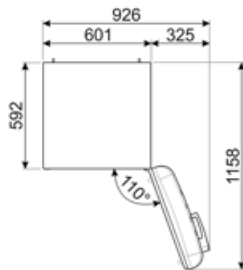

Gross volume frozen
food compartment

3.99 cu. ft.

Electrical Connection

Plug	(A) USA e Messico	Voltage (V)	115 V
Electrical connection rating	127 W	Frequency (Hz)	50/60 Hz
Current	1.2 A	Power supply cable length	70 7/8 "