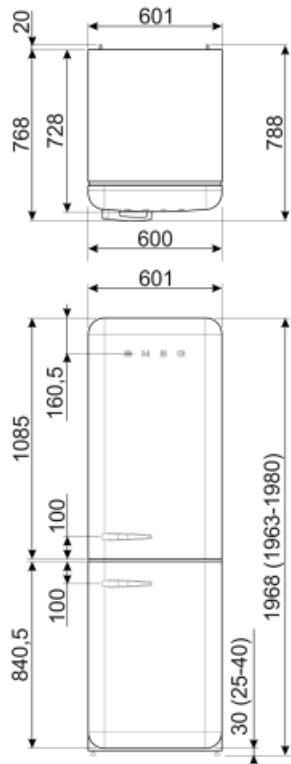

Airborne acoustical noise emissions 37 dB(A) re 1pW

Gross volume frozen food compartment

3.99 cu. ft.

Electrical Connection

| | | | |
|-------------------------------------|-------------------|----------------------------------|----------|
| Plug | (A) USA e Messico | Voltage (V) | 115 V |
| Electrical connection rating | 127 W | Frequency (Hz) | 50/60 Hz |
| Current | 1,2 A | Power supply cable length | 70 7/8 " |