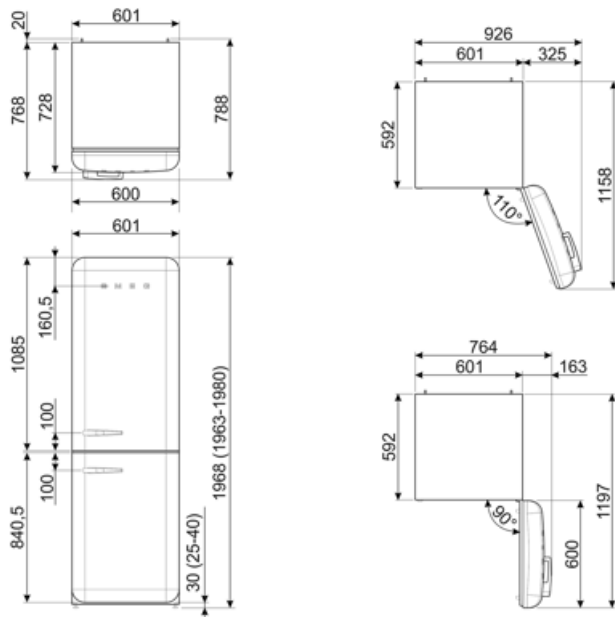

Electrical Connection

Plug	(A) USA e Messico	Voltage (V)	115 V
Electrical connection rating	127 W	Frequency (Hz)	50/60 Hz
Current	1,2 A	Power supply cable length	70 7/8 "